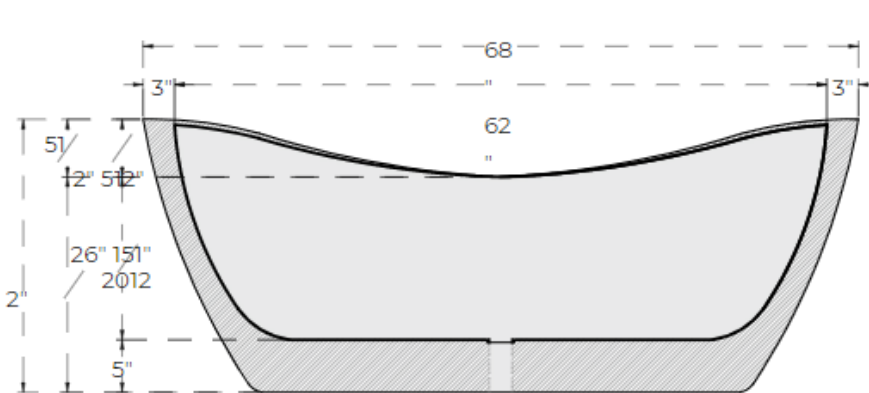

SOLUNA DOUBLE WALL BOAT-STYLE COPPER BATHTUB

Regular Size - 60" W x 36" D x 24" H

TOP VIEW

FRONT VIEW

SIDE VIEW

ArtisanCrafted
The Art of Inspired Living and Custom Design

INFO@ARTISANCRAFTED.com

T: 360.321.2131 | F: 360.321.2585 | PO BOX 1030 | LANGLEY, WA 98260

SOLUNA DOUBLE WALL BOAT-STYLE COPPER BATHTUB

Medium Size - 68" W x 44" D x 26" H

TOP VIEW

FRONT VIEW

SIDE VIEW

ArtisanCrafted
The Art of Inspired Living and Custom Design

INFO@ARTISANCRAFTED.com

T: 360.321.2131 | F: 360.321.2585 | PO BOX 1030 | LANGLEY, WA 98260

SOLUNA DOUBLE WALL BOAT-STYLE COPPER BATHTUB

Large Size - 72" W x 46" D x 27" H

TOP VIEW

FRONT VIEW

SIDE VIEW

ArtisanCrafted
The Art of Inspired Living and Custom Design

INFO@ARTISANCRAFTED.com

T: 360.321.2131 | F: 360.321.2585 | PO BOX 1030 | LANGLEY, WA 98260