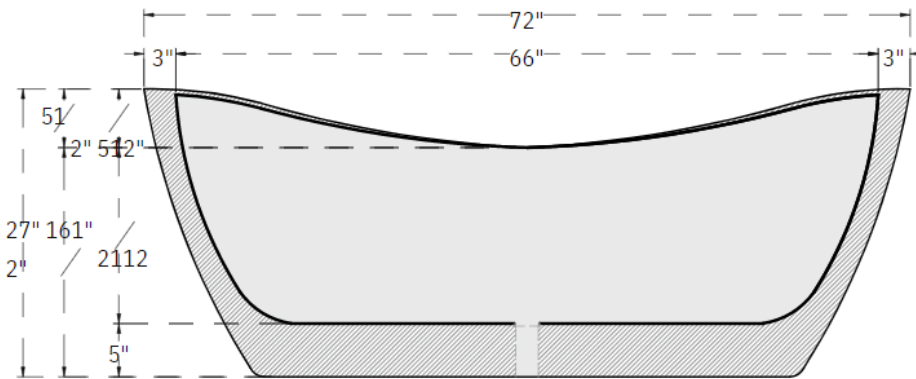

SOLUNA DOUBLE WALL BOAT-STYLE COPPER BATHTUB

Regular Size - 60" W x 36" D x 24" H

TOP VIEW

FRONT VIEW

SIDE VIEW

ArtisanCrafted
The Art of Inspired Living and Custom Design

INFO@ARTISANCRAFTED.com

T: 360.321.2131 | F: 360.321.2585 | PO BOX 1030 | LANGLEY, WA 98260

SOLUNA DOUBLE WALL BOAT-STYLE COPPER BATHTUB

Medium Size - 68" W x 44" D x 26" H

TOP VIEW

FRONT VIEW

SIDE VIEW

ArtisanCrafted
The Art of Inspired Living and Custom Design

INFO@ARTISANCRAFTED.com

T: 360.321.2131 | F: 360.321.2585 | PO BOX 1030 | LANGLEY, WA 98260

SOLUNA DOUBLE WALL BOAT-STYLE COPPER BATHTUB

Large Size - 72" W x 46" D x 27" H

TOP VIEW

FRONT VIEW

SIDE VIEW

ArtisanCrafted
The Art of Inspired Living and Custom Design

INFO@ARTISANCRAFTED.com

T: 360.321.2131 | F: 360.321.2585 | PO BOX 1030 | LANGLEY, WA 98260