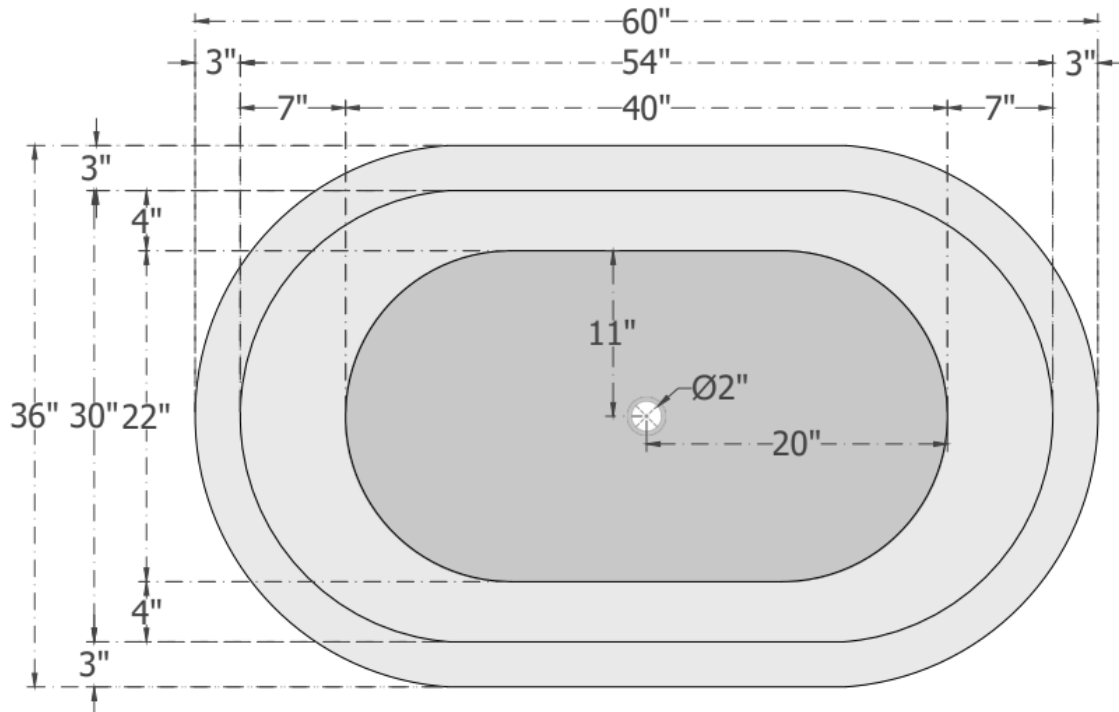

SOLUNA DOUBLE WALL BOAT-STYLE COPPER BATHTUB

Regular Size - 60" W x 36" D x 24" H

TOP VIEW

FRONT VIEW

SIDE VIEW

ArtisanCrafted
The Art of Inspired Living and Custom Design

INFO@ARTISANCRAFTED.com

T: 360.321.2131 | F: 360.321.2585 | PO BOX 1030 | LANGLEY, WA 98260

SOLUNA DOUBLE WALL BOAT-STYLE COPPER BATHTUB

Medium Size - 68" W x 44" D x 26" H

TOP VIEW

FRONT VIEW

SIDE VIEW

ArtisanCrafted
The Art of Inspired Living and Custom Design

INFO@ARTISANCRAFTED.com

T: 360.321.2131 | F: 360.321.2585 | PO BOX 1030 | LANGLEY, WA 98260

SOLUNA DOUBLE WALL BOAT-STYLE COPPER BATHTUB

Large Size - 72" W x 46" D x 27" H

TOP VIEW

FRONT VIEW

SIDE VIEW

ArtisanCrafted
The Art of Inspired Living and Custom Design

INFO@ARTISANCRAFTED.com

T: 360.321.2131 | F: 360.321.2585 | PO BOX 1030 | LANGLEY, WA 98260