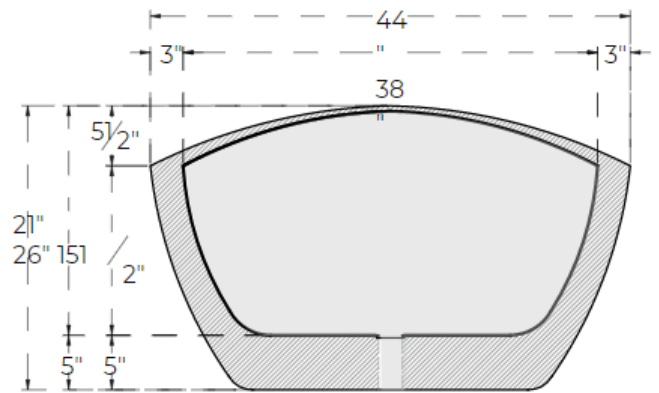

SOLUNA DOUBLE WALL BOAT-STYLE COPPER BATHTUB

Regular Size - 60" W x 36" D x 24" H

TOP VIEW

FRONT VIEW

SIDE VIEW

ArtisanCrafted
The Art of Inspired Living and Custom Design

INFO@ARTISANCRAFTED.com

T: 360.321.2131 | F: 360.321.2585 | PO BOX 1030 | LANGLEY, WA 98260

SOLUNA DOUBLE WALL BOAT-STYLE COPPER BATHTUB

Medium Size - 68" W x 44" D x 26" H

TOP VIEW

FRONT VIEW

SIDE VIEW

ArtisanCrafted
The Art of Inspired Living and Custom Design

INFO@ARTISANCRAFTED.com

T: 360.321.2131 | F: 360.321.2585 | PO BOX 1030 | LANGLEY, WA 98260

SOLUNA DOUBLE WALL BOAT-STYLE COPPER BATHTUB

Large Size - 72" W x 46" D x 27" H

TOP VIEW

FRONT VIEW

SIDE VIEW

ArtisanCrafted
The Art of Inspired Living and Custom Design

INFO@ARTISANCRAFTED.com

T: 360.321.2131 | F: 360.321.2585 | PO BOX 1030 | LANGLEY, WA 98260