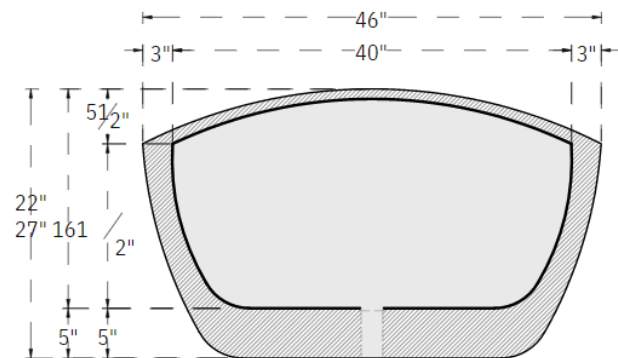

SOLUNA DOUBLE WALL BOAT-STYLE COPPER BATHTUB

Regular Size - 60" W x 36" D x 24" H

TOP VIEW

FRONT VIEW

SIDE VIEW

ArtisanCrafted
The Art of Inspired Living and Custom Design

INFO@ARTISANCRAFTED.com

T: 360.321.2131 | F: 360.321.2585 | PO BOX 1030 | LANGLEY, WA 98260

SOLUNA DOUBLE WALL BOAT-STYLE COPPER BATHTUB

Medium Size - 68" W x 44" D x 26" H

TOP VIEW

FRONT VIEW

SIDE VIEW

ArtisanCrafted
The Art of Inspired Living and Custom Design

INFO@ARTISANCRAFTED.com

T: 360.321.2131 | F: 360.321.2585 | PO BOX 1030 | LANGLEY, WA 98260

SOLUNA DOUBLE WALL BOAT-STYLE COPPER BATHTUB

Large Size - 72" W x 46" D x 27" H

TOP VIEW

FRONT VIEW

SIDE VIEW

ArtisanCrafted
The Art of Inspired Living and Custom Design

INFO@ARTISANCRAFTED.com

T: 360.321.2131 | F: 360.321.2585 | PO BOX 1030 | LANGLEY, WA 98260