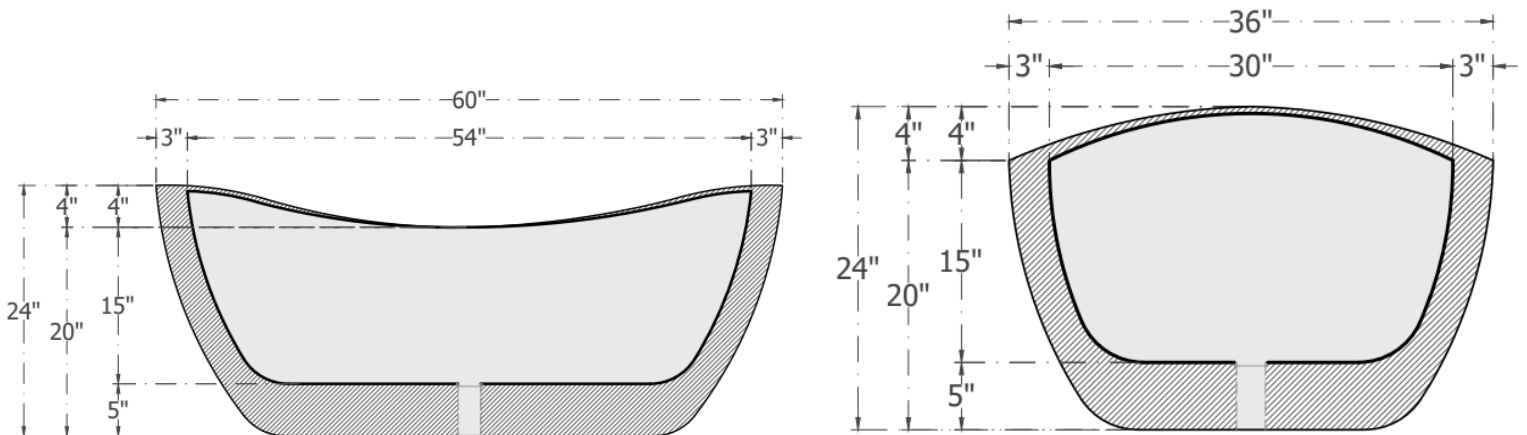

SOLUNA DOUBLE WALL BOAT-STYLE COPPER BATHTUB

Regular Size - 60" W x 36" D x 24" H

TOP VIEW

FRONT VIEW

SIDE VIEW

ArtisanCrafted
The Art of Inspired Living and Custom Design

INFO@ARTISANCRAFTED.com

T: 360.321.2131 | F: 360.321.2585 | PO BOX 1030 | LANGLEY, WA 98260

SOLUNA DOUBLE WALL BOAT-STYLE COPPER BATHTUB

Medium Size - 68" W x 44" D x 26" H

TOP VIEW

FRONT VIEW

SIDE VIEW

ArtisanCrafted
The Art of Inspired Living and Custom Design

INFO@ARTISANCRAFTED.com

T: 360.321.2131 | F: 360.321.2585 | PO BOX 1030 | LANGLEY, WA 98260

SOLUNA DOUBLE WALL BOAT-STYLE COPPER BATHTUB

Large Size - 72" W x 46" D x 27" H

TOP VIEW

FRONT VIEW

SIDE VIEW

ArtisanCrafted
The Art of Inspired Living and Custom Design

INFO@ARTISANCRAFTED.com

T: 360.321.2131 | F: 360.321.2585 | PO BOX 1030 | LANGLEY, WA 98260