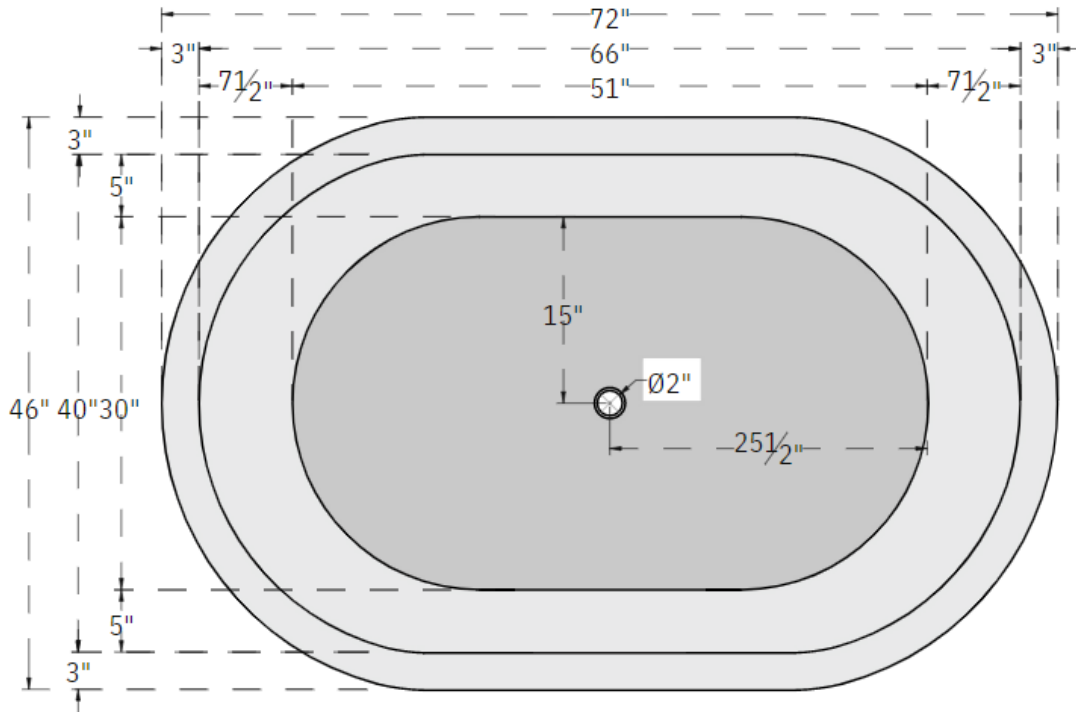

SOLUNA DOUBLE WALL BOAT-STYLE COPPER BATHTUB

Regular Size - 60" W x 36" D x 24" H

TOP VIEW

FRONT VIEW

SIDE VIEW

ArtisanCrafted
The Art of Inspired Living and Custom Design

INFO@ARTISANCRAFTED.com

T: 360.321.2131 | F: 360.321.2585 | PO BOX 1030 | LANGLEY, WA 98260

SOLUNA DOUBLE WALL BOAT-STYLE COPPER BATHTUB

Medium Size - 68" W x 44" D x 26" H

TOP VIEW

FRONT VIEW

SIDE VIEW

ArtisanCrafted
The Art of Inspired Living and Custom Design

INFO@ARTISANCRAFTED.com

T: 360.321.2131 | F: 360.321.2585 | PO BOX 1030 | LANGLEY, WA 98260

SOLUNA DOUBLE WALL BOAT-STYLE COPPER BATHTUB

Large Size - 72" W x 46" D x 27" H

TOP VIEW

FRONT VIEW

SIDE VIEW

ArtisanCrafted
The Art of Inspired Living and Custom Design

INFO@ARTISANCRAFTED.com

T: 360.321.2131 | F: 360.321.2585 | PO BOX 1030 | LANGLEY, WA 98260