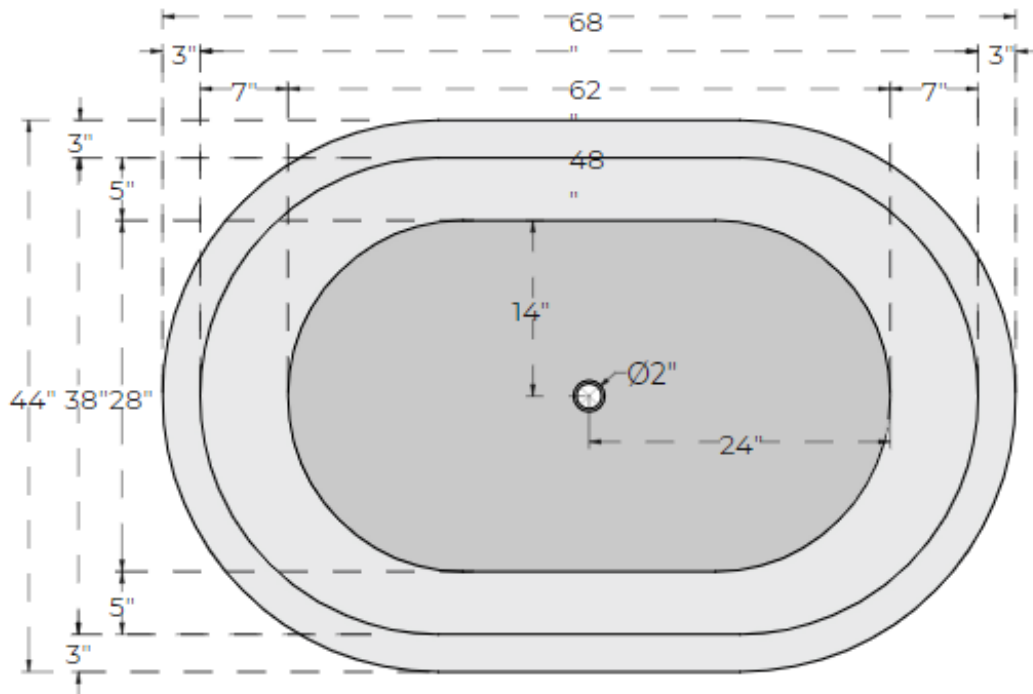

SOLUNA DOUBLE WALL BOAT-STYLE COPPER BATHTUB

Regular Size - 60" W x 36" D x 24" H

TOP VIEW

FRONT VIEW

SIDE VIEW

ArtisanCrafted
The Art of Inspired Living and Custom Design

INFO@ARTISANCRAFTED.com

T: 360.321.2131 | F: 360.321.2585 | PO BOX 1030 | LANGLEY, WA 98260

SOLUNA DOUBLE WALL BOAT-STYLE COPPER BATHTUB

Medium Size - 68" W x 44" D x 26" H

TOP VIEW

FRONT VIEW

SIDE VIEW

ArtisanCrafted
The Art of Inspired Living and Custom Design

INFO@ARTISANCRAFTED.com

T: 360.321.2131 | F: 360.321.2585 | PO BOX 1030 | LANGLEY, WA 98260

SOLUNA DOUBLE WALL BOAT-STYLE COPPER BATHTUB

Large Size - 72" W x 46" D x 27" H

TOP VIEW

FRONT VIEW

SIDE VIEW

ArtisanCrafted
The Art of Inspired Living and Custom Design

INFO@ARTISANCRAFTED.com

T: 360.321.2131 | F: 360.321.2585 | PO BOX 1030 | LANGLEY, WA 98260