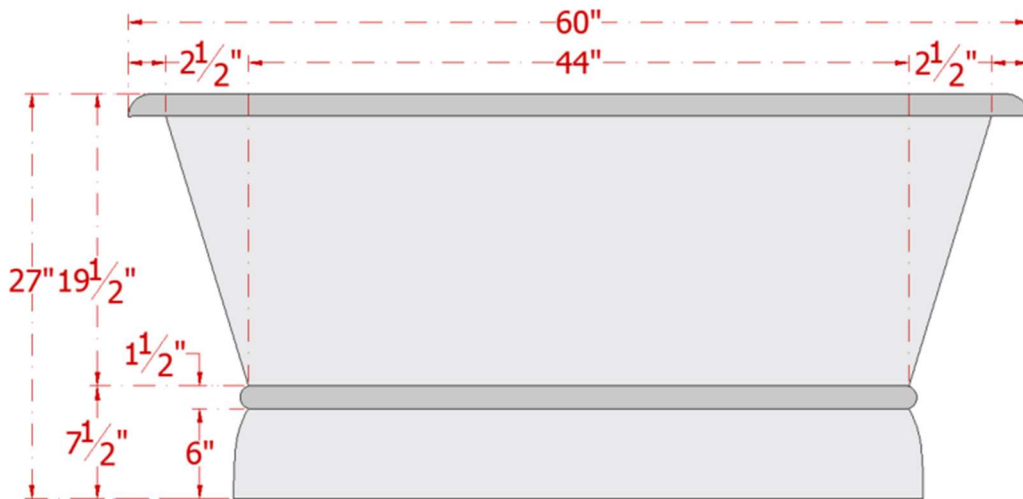

“Victoria” Hammered Copper Bathtub by SoLuna

Model : CT9014R20

60" –

ArtisanCrafted
The Art of Inspired Living and Custom Design

INFO@ARTISANCRAFTED.com

T: 360.321.2131 | F: 360.321.2585 | PO BOX 1030 | LANGLEY, WA 98260

“Victoria” Hammered Copper Bathtub by SoLuna

Model : CT9014L20

68" –

ArtisanCrafted
The Art of Inspired Living and Custom Design

INFO@ARTISANCRAFTED.com

T: 360.321.2131 | F: 360.321.2585 | PO BOX 1030 | LANGLEY, WA 98260