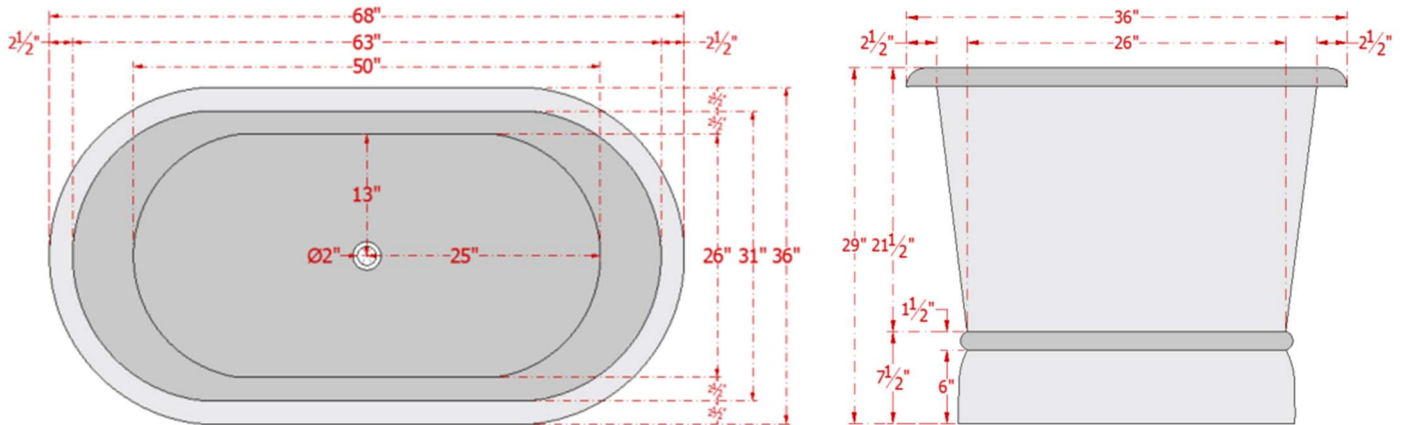

“Victoria” Hammered Copper Bathtub by SoLuna

Model : CT9014R20

60" –

ArtisanCrafted
The Art of Inspired Living and Custom Design

INFO@ARTISANCRAFTED.com

T: 360.321.2131 | F: 360.321.2585 | PO BOX 1030 | LANGLEY, WA 98260

“Victoria” Hammered Copper Bathtub by SoLuna

Model : CT9014L20

68" –

ArtisanCrafted
The Art of Inspired Living and Custom Design

INFO@ARTISANCRAFTED.com

T: 360.321.2131 | F: 360.321.2585 | PO BOX 1030 | LANGLEY, WA 98260