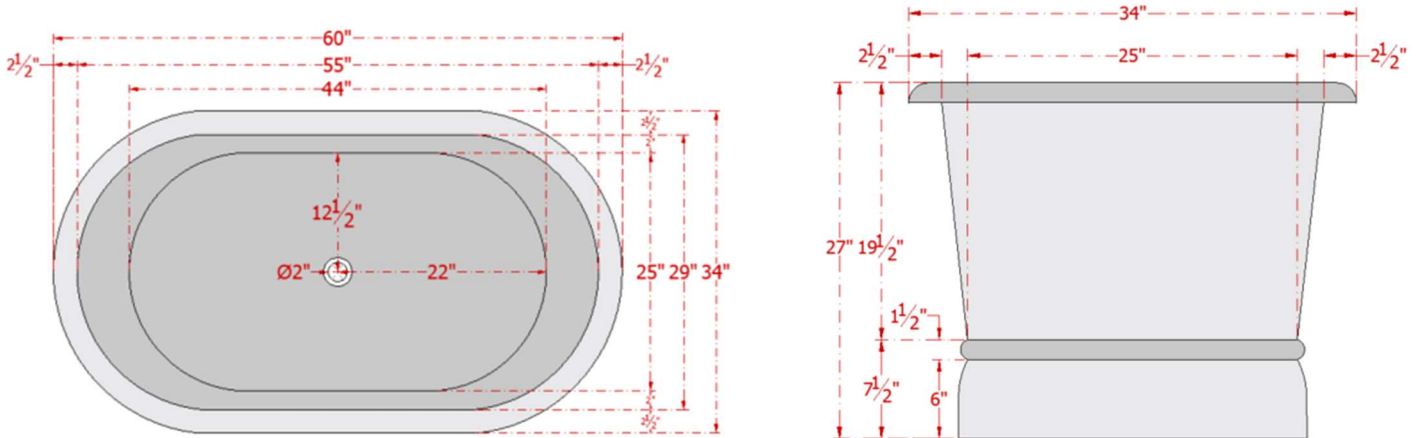

“Victoria” Hammered Copper Bathtub by SoLuna

Model : CT9014R20

60" –

ArtisanCrafted
The Art of Inspired Living and Custom Design

INFO@ARTISANCRAFTED.com

T: 360.321.2131 | F: 360.321.2585 | PO BOX 1030 | LANGLEY, WA 98260

“Victoria” Hammered Copper Bathtub by SoLuna

Model : CT9014L20

68" –

ArtisanCrafted
The Art of Inspired Living and Custom Design

INFO@ARTISANCRAFTED.com

T: 360.321.2131 | F: 360.321.2585 | PO BOX 1030 | LANGLEY, WA 98260