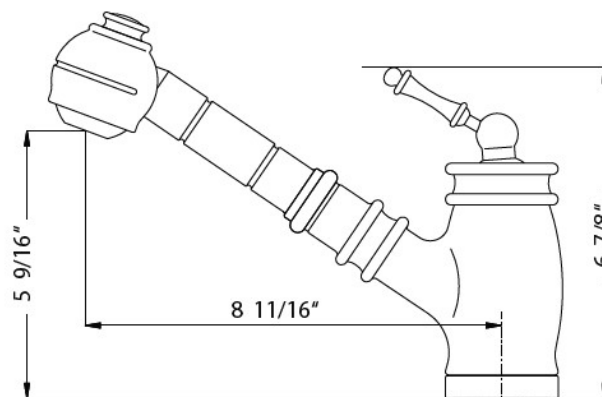

FEATURES

- Traditional solid all brass construction
- Solid brass pull out dual function spray/stream hand spray
- Easy clean removable Aerator
- Extendable hose reaches all edges of sink and beyond. 20+ inches
- Traditional Ornate UltraSmooth topmount handle
- Ceramic Disc Cartridge - Lifetime Warranty
- Available in 6 finish options
- Oversized deck mounting locknut for ease of installation
- Hybrid stainless steel and nylon braided hoses for increased durability and flexibility
- All HamatUSA faucets are ICC certified to meet or exceed US State and Federal plumbing codes and low lead safety standards
- Limited Lifetime Warranty

SHPO-2000