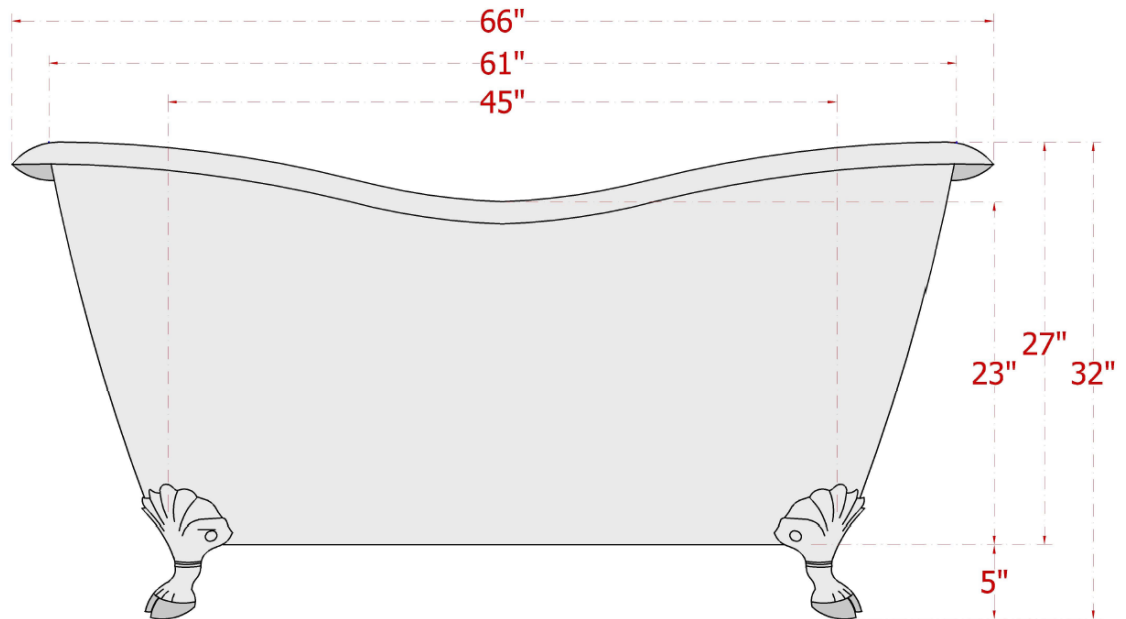

SOLUNA NOVILLA CLOVEN CLAWFOOT COPPER BATHTUB

66" L X 32" W x 32" H

TOP VIEW

FRONT VIEW

LATERAL VIEW

ArtisanCrafted
The Art of Inspired Living and Custom Design

INFO@ARTISANCRAFTED.com

T: 360.321.2131 | F: 360.321.2585 | PO BOX 1030 | LANGLEY, WA 98260