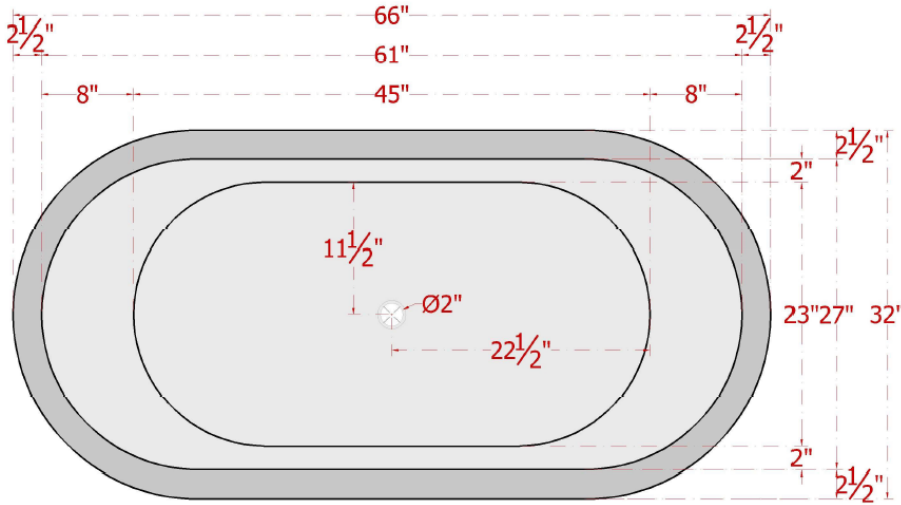

SOLUNA NOVILLA CLOVEN CLAWFOOT COPPER BATHTUB

66" L X 32" W x 32" H

TOP VIEW

FRONT VIEW

LATERAL VIEW

ArtisanCrafted
The Art of Inspired Living and Custom Design

INFO@ARTISANCRAFTED.com

T: 360.321.2131 | F: 360.321.2585 | PO BOX 1030 | LANGLEY, WA 98260