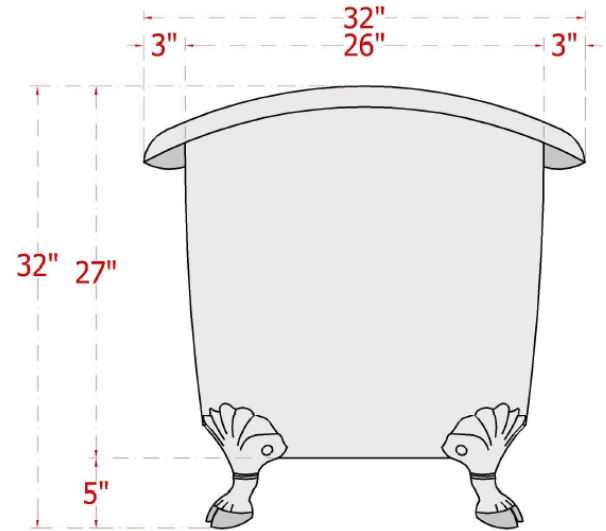

SOLUNA NOVILLA CLOVEN CLAWFOOT COPPER BATHTUB

66" L X 32" W x 32" H

TOP VIEW

FRONT VIEW

LATERAL VIEW

ArtisanCrafted
The Art of Inspired Living and Custom Design

INFO@ARTISANCRAFTED.com

T: 360.321.2131 | F: 360.321.2585 | PO BOX 1030 | LANGLEY, WA 98260