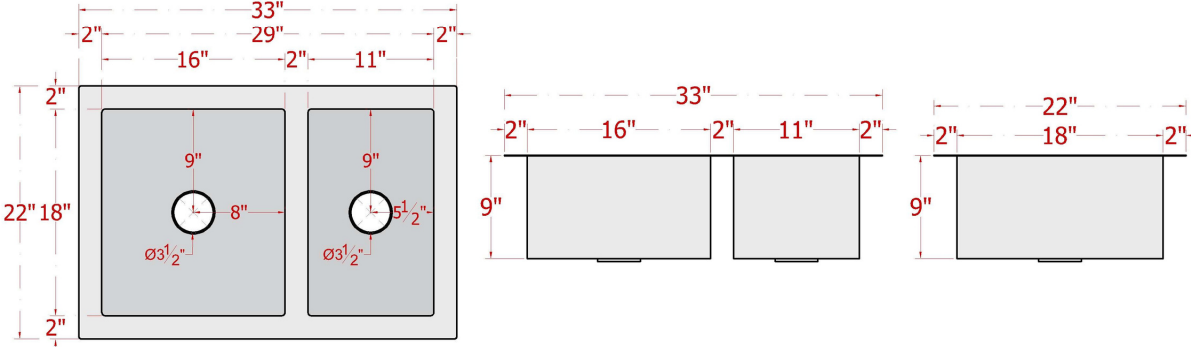

COPPER KITCHEN SINK 60/40

COPPER KITCHEN SINK 60/40 33X22X9

Dimensions: 33"W X 22"D X 9"H
Rim width: 2"
Water depth: 9"
Drain placement: Centered
Drain size: 3 1/2"

COPPER KITCHEN SINK 60/40 36X22X9

Dimensions: 36"W X 22"D X 9"H
Rim width: 2"
Water depth: 9"
Drain placement: Centered
Drain size: 3 1/2"