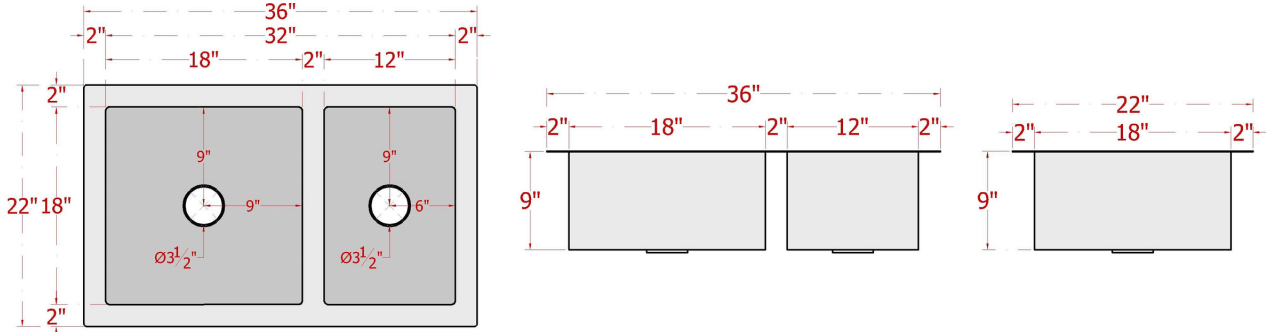

COPPER KITCHEN SINK 60/40

COPPER KITCHEN SINK 60/40 33X22X9

Dimensions: 33"W X 22"D X 9"H
Rim width: 2"
Water depth: 9"
Drain placement: Centered
Drain size: 3 1/2"

COPPER KITCHEN SINK 60/40 36X22X9

Dimensions: 36"W X 22"D X 9"H
Rim width: 2"
Water depth: 9"
Drain placement: Centered
Drain size: 3 1/2"