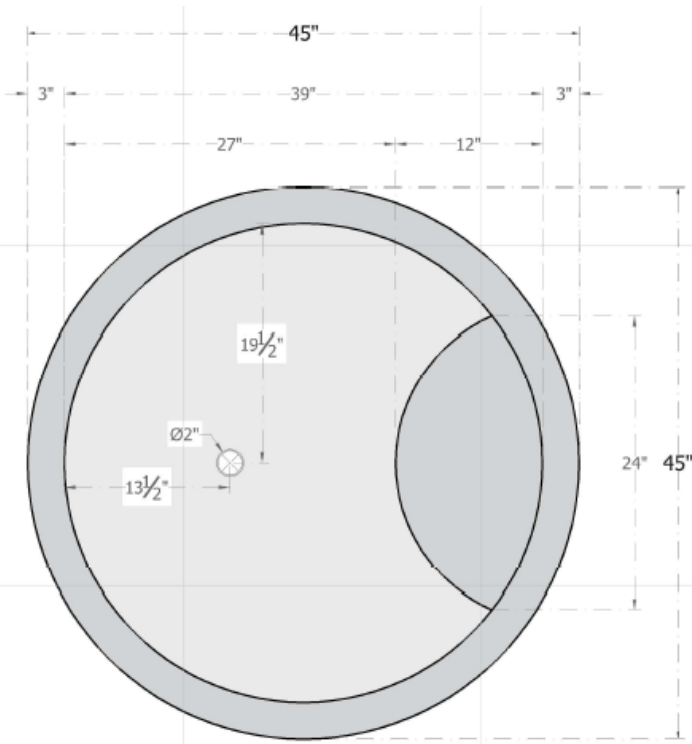

SOLUNA ROUND JAPANESE COPPER SOAKING BATHTUB

45" Dia x 36" H

TOP VIEW

FRONT VIEW

SIDE VIEW

ArtisanCrafted
The Art of Inspired Living and Custom Design

INFO@ARTISANCRAFTED.com

T: 360.321.2131 | F: 360.321.2585 | PO BOX 1030 | LANGLEY, WA 98260