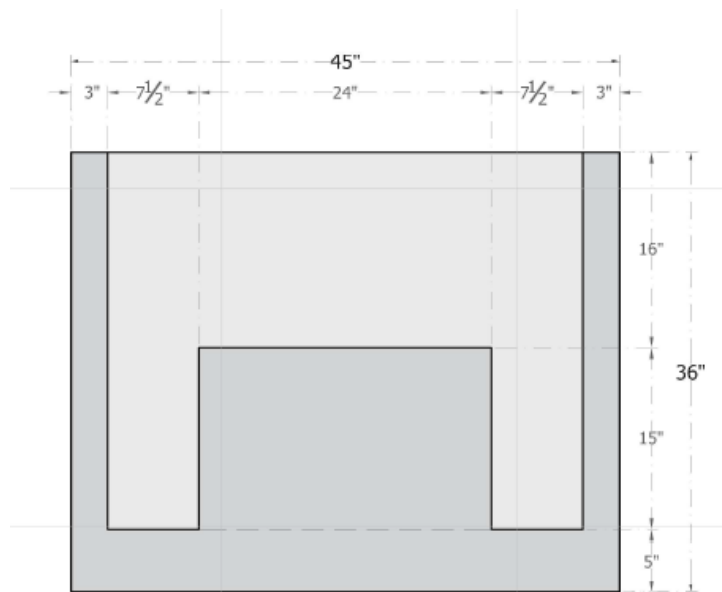

SOLUNA ROUND JAPANESE COPPER SOAKING BATHTUB

45" Dia x 36" H

TOP VIEW

FRONT VIEW

SIDE VIEW

ArtisanCrafted
The Art of Inspired Living and Custom Design

INFO@ARTISANCRAFTED.com

T: 360.321.2131 | F: 360.321.2585 | PO BOX 1030 | LANGLEY, WA 98260