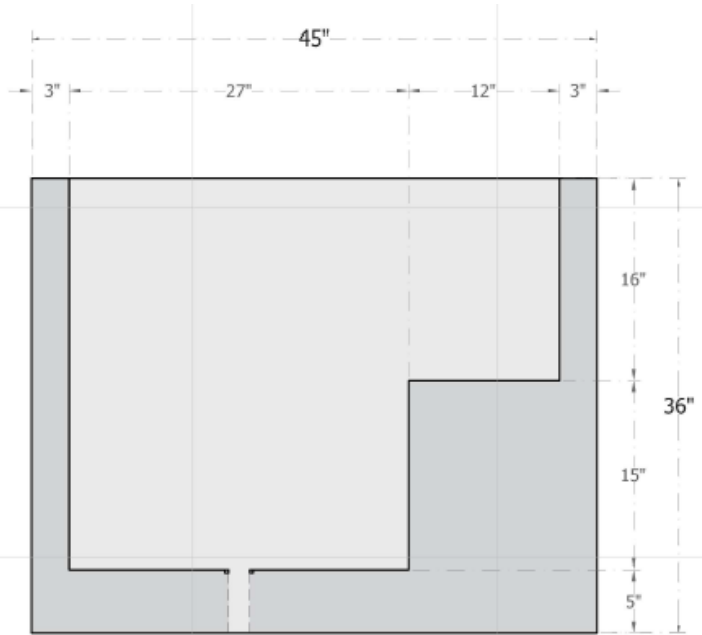

SOLUNA ROUND JAPANESE COPPER SOAKING BATHTUB

45" Dia x 36" H

TOP VIEW

FRONT VIEW

SIDE VIEW

ArtisanCrafted
The Art of Inspired Living and Custom Design

INFO@ARTISANCRAFTED.com

T: 360.321.2131 | F: 360.321.2585 | PO BOX 1030 | LANGLEY, WA 98260