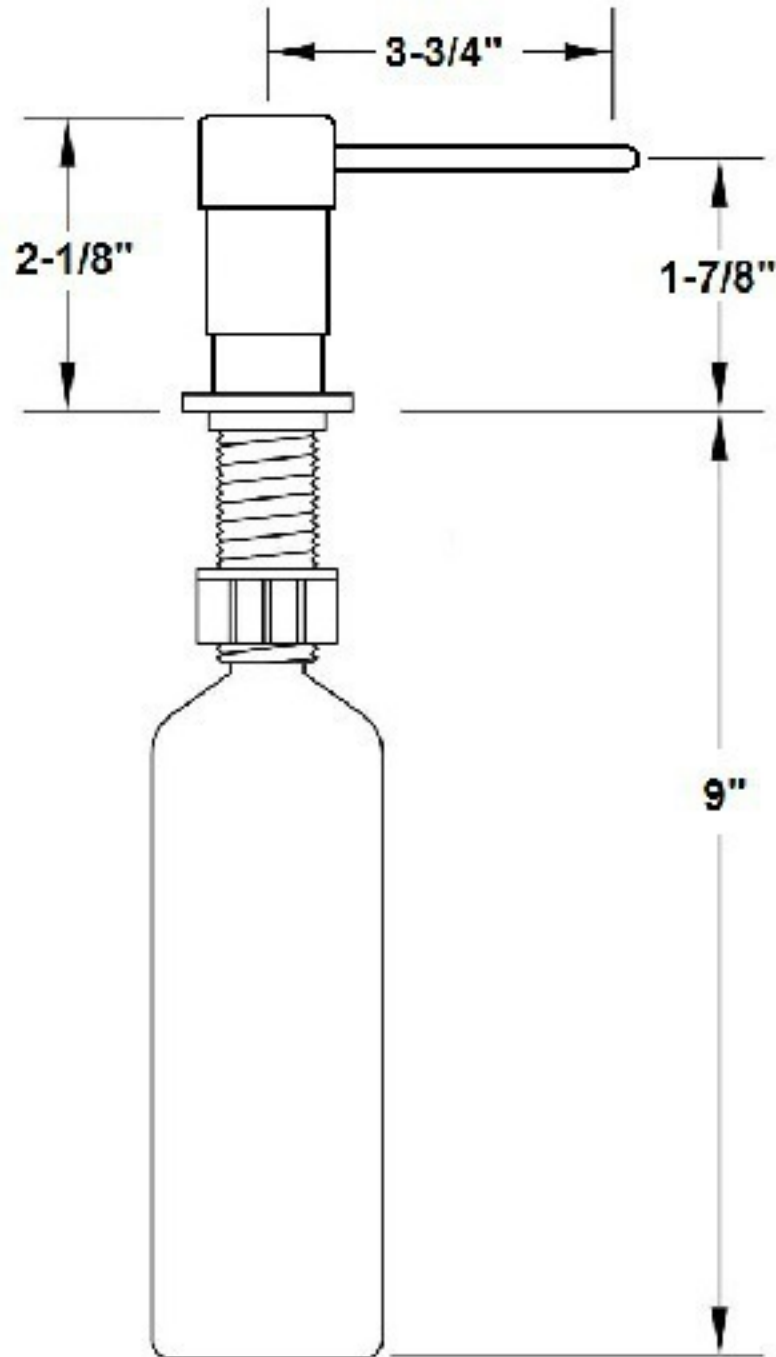

PRODUCT SPECIFICATIONS

Waterbridge Residential Soap Pump
WB-ACC-SP-DM

- ADA Compliant
- Drill mounting hole at 1-1/4"
- 1-1/2" MAX countertop thickness
- 18-ounce reservoir
- Custom finishes available

Capacity	0.5 Liters