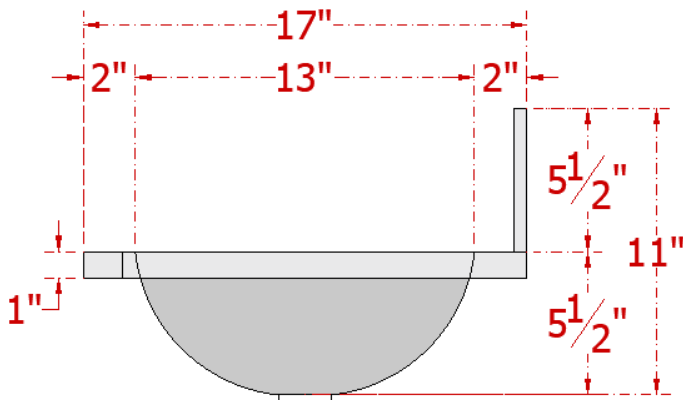

24" Wall-Mount Round Copper Bathroom Sink by SoLuna

Top – Overview

Side View

Back View

ArtisanCrafted
The Art of Inspired Living and Custom Design

INFO@ARTISANCRAFTED.com

T: 360.321.2131 | F: 360.321.2585 | PO BOX 1030 | LANGLEY, WA 98260