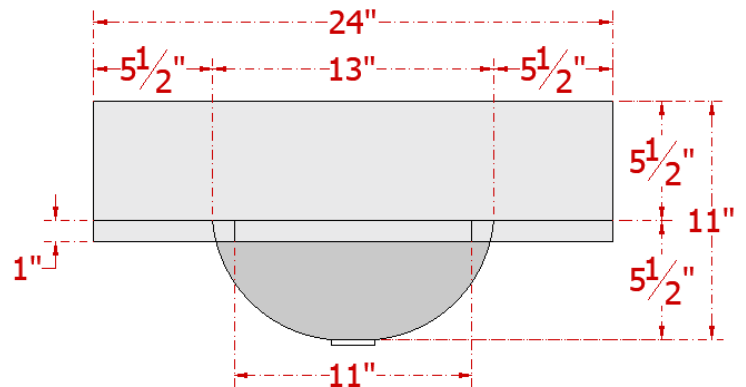

24" Wall-Mount Round Copper Bathroom Sink by SoLuna

Top – Overview

Side View

Back View

ArtisanCrafted
The Art of Inspired Living and Custom Design

INFO@ARTISANCRAFTED.com

T: 360.321.2131 | F: 360.321.2585 | PO BOX 1030 | LANGLEY, WA 98260