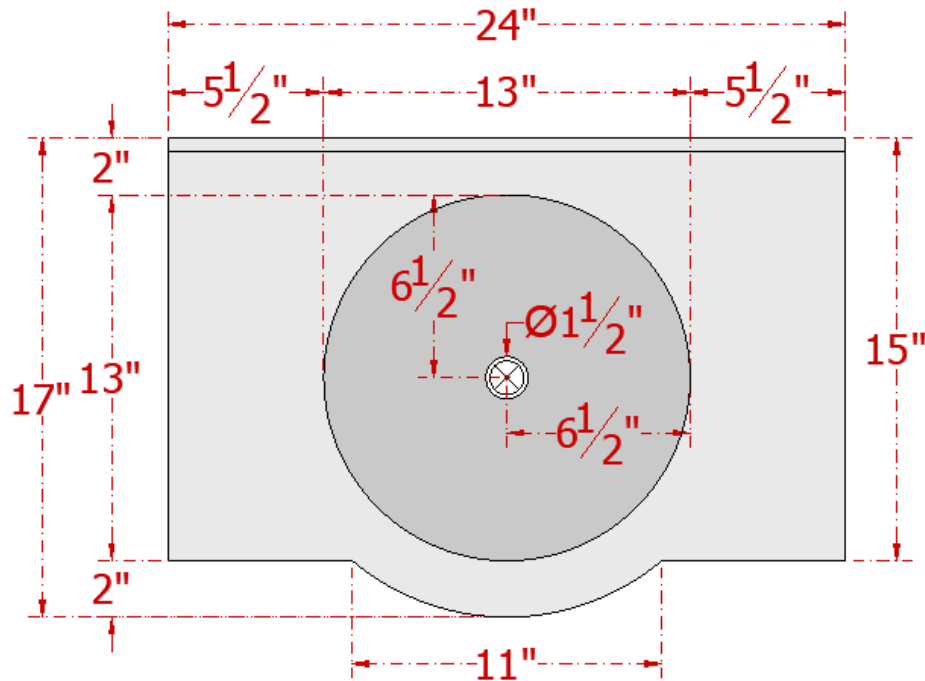

24" Wall-Mount Round Copper Bathroom Sink by SoLuna

Top – Overview

Side View

Back View

ArtisanCrafted
The Art of Inspired Living and Custom Design

INFO@ARTISANCRAFTED.com

T: 360.321.2131 | F: 360.321.2585 | PO BOX 1030 | LANGLEY, WA 98260