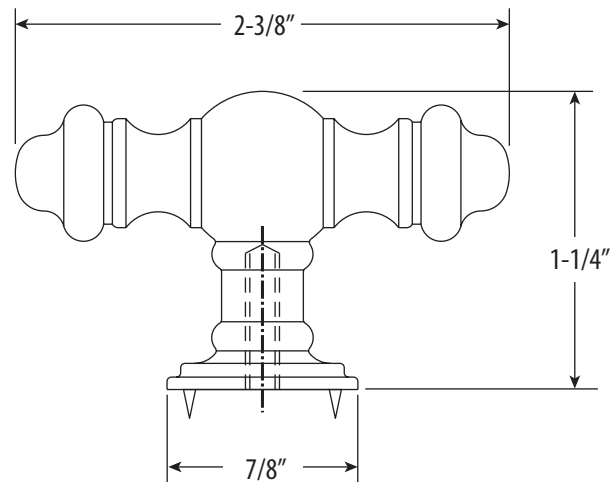

## PRODUCT DESCRIPTION

- Matches all Waterstone traditional faucets and accessories.
- Perfect for traditional kitchen cabinets.
- 2-3/8" wide with 7/8" base.
- Mounting hardware included.
- Solid brass construction.
- Made in the USA.

- Break to length screws
- Fits materials from 1/2" to 1-1/2" thick

*DIMENSIONS MAY VARY AND ARE SUBJECT TO CHANGE. NO RESPONSIBILITY IS ASSUMED FOR USE OF SUPERCEDED OR VOIDED DATA*