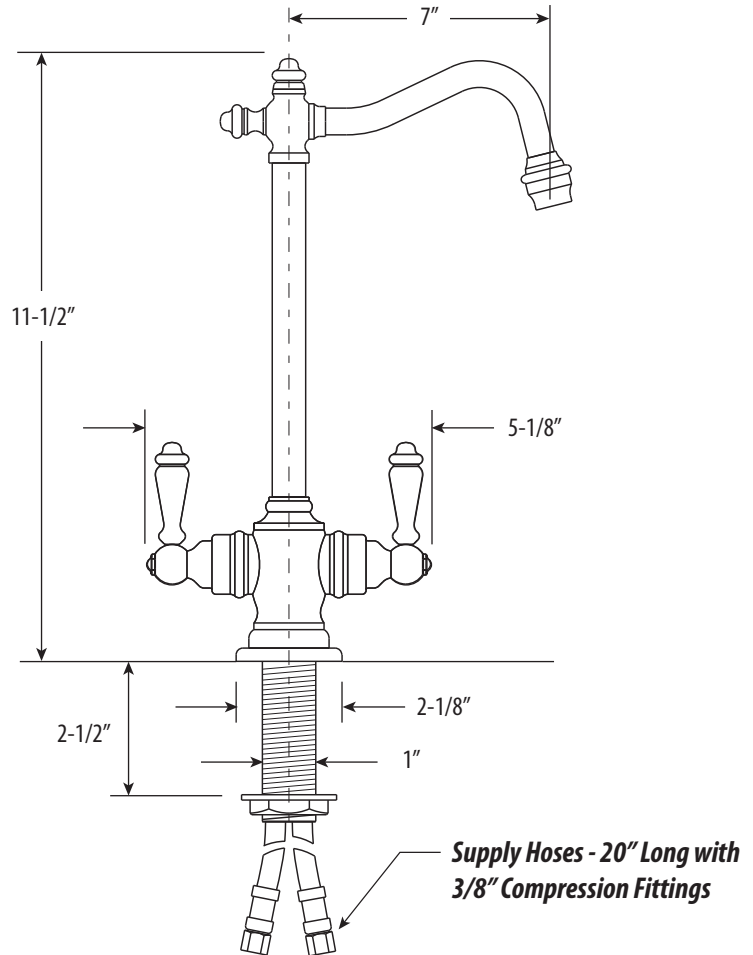

ANNAPOLIS BAR FAUCET SPECS - LEVER HANDLES

Model # 1300

PRODUCT DESCRIPTION

- Perfect for wet bars, kitchen islands and entertainment areas.
- Adds convenience to any kitchen.
- Part of the Annapolis Traditional Suite.
- Decorative hook spout w/ 7" reach.
- Spout swivels 360 degrees.
- 1/4 turn ceramic disk valve cartridges.
- Compatible with Reverse Osmosis filtration systems.
- 1.7 gpm maximum flow rate with aerated tip.
- Removable aerator tip for easy cleaning.
- 3/8" compression connection.
- Solid brass construction.
- Lever handles.
- Reinforced braided connection hoses.
- Lifetime functional warranty.
- Made in the USA.

CODES/STANDARDS APPLICABLE

Specified model meets or exceeds the following:

- ASME A112.18.1
- CSA B125.1
- NSF 61, 372
- CALGreen
- ADA Compliant

- Max Counter Thickness 2-1/2"
- Install Hole Size Adaptable Up to 1-3/8"