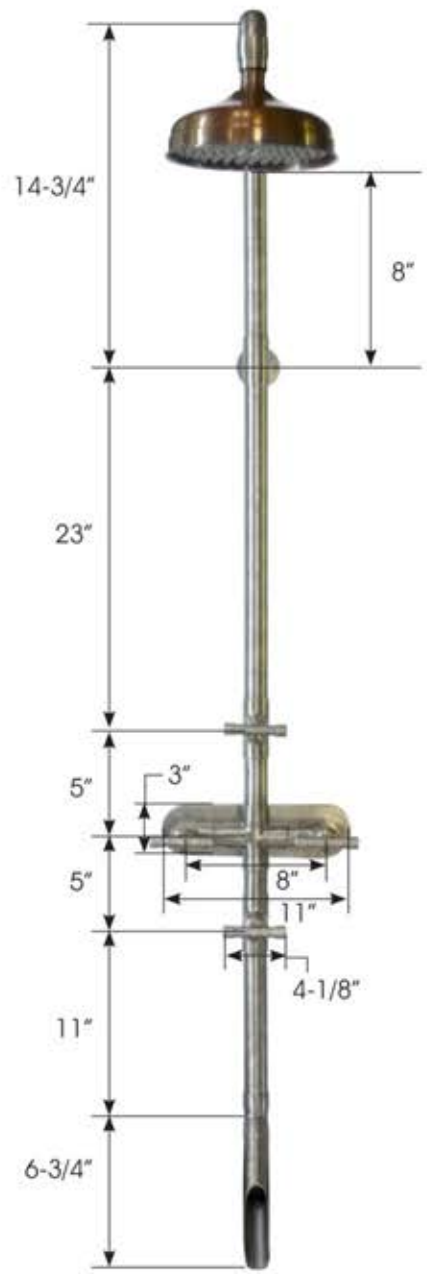

# PRODUCT SPECIFICATIONS

Waterbridge Exposed Shower  
WB-SHW-870

Jan 2014

- Swiveling rain head
- Includes Watts remote anti-scald valve
- ADA Compliant
- Offset and Cross handles available
- Custom sizes and finishes available

|            |              |
|------------|--------------|
| Connection | 1/2" Copper  |
| Valve      | 1/2" Ceramic |
| GPM        | 2.5          |
|            |              |
|            |              |