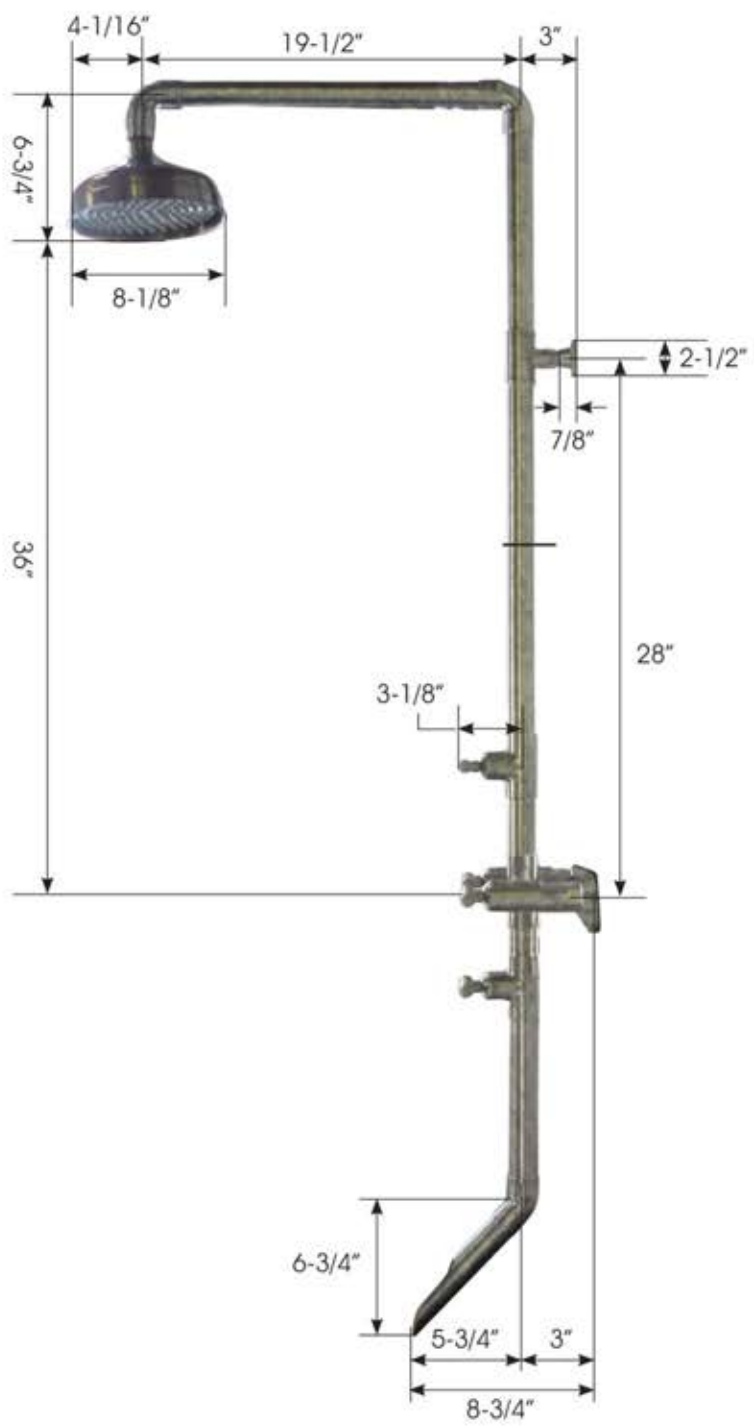

# PRODUCT SPECIFICATIONS

Waterbridge Exposed Shower  
WB-SHW-870

Jan 2014

- Swiveling rain head
- Includes Watts remote anti-scald valve
- ADA Compliant
- Offset and Cross handles available
- Custom sizes and finishes available

|            |              |
|------------|--------------|
| Connection | 1/2" Copper  |
| Valve      | 1/2" Ceramic |
| GPM        | 2.5          |
|            |              |
|            |              |