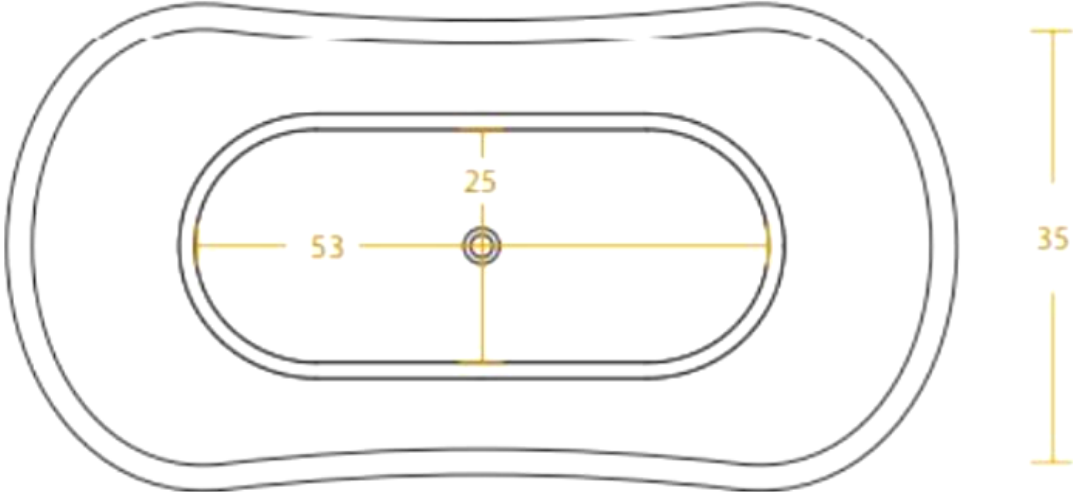

# SOLUNA COPPER BATHTUB WITH RINGS - REGULAR SIZE

66" L x 33" W x 33" H

TOP VIEW

FRONT VIEW

SIDE VIEW

ArtisanCrafted  
The Art of Inspired Living and Custom Design

INFO@ARTISANCRAFTED.com

T: 360.321.2131 | F: 360.321.2585 | PO BOX 1030 | LANGLEY, WA 98260

# SOLUNA COPPER BATHTUB WITH RINGS - LARGE SIZE

72" L x 35" W x 36" H

TOP VIEW

FRONT VIEW

**ArtisanCrafted**  
The Art of Inspired Living and Custom Design

[INFO@ARTISANCRAFTED.com](mailto:INFO@ARTISANCRAFTED.com)