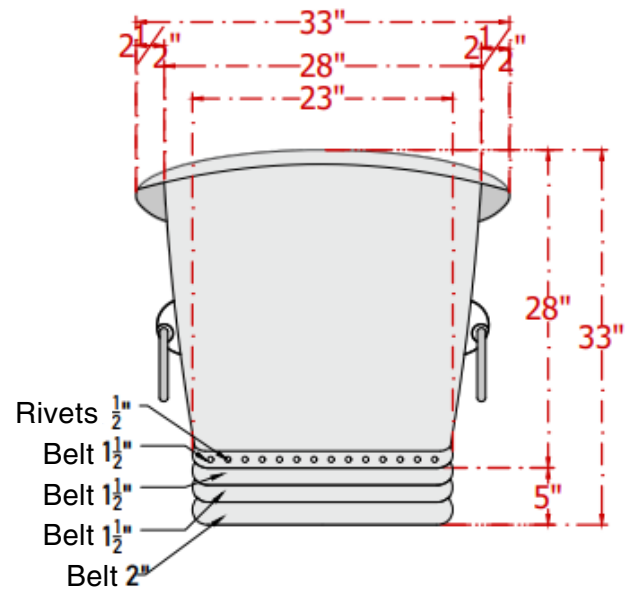

# SOLUNA COPPER BATHTUB WITH RINGS - REGULAR SIZE

66" L x 33" W x 33" H

TOP VIEW

FRONT VIEW

SIDE VIEW

ArtisanCrafted  
The Art of Inspired Living and Custom Design

INFO@ARTISANCRAFTED.com

T: 360.321.2131 | F: 360.321.2585 | PO BOX 1030 | LANGLEY, WA 98260

# SOLUNA COPPER BATHTUB WITH RINGS - LARGE SIZE

72" L x 35" W x 36" H

TOP VIEW

FRONT VIEW

**ArtisanCrafted**  
The Art of Inspired Living and Custom Design

[INFO@ARTISANCRAFTED.com](mailto:INFO@ARTISANCRAFTED.com)