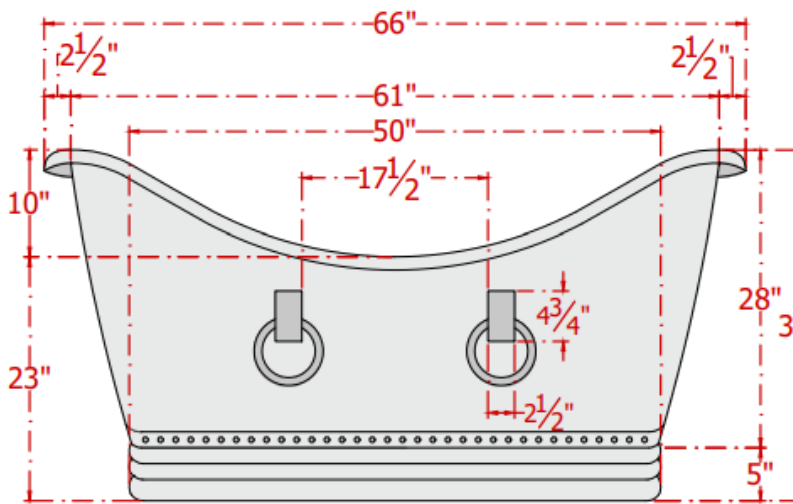

# SOLUNA COPPER BATHTUB WITH RINGS - REGULAR SIZE

66" L x 33" W x 33" H

TOP VIEW

FRONT VIEW

SIDE VIEW

ArtisanCrafted  
The Art of Inspired Living and Custom Design

INFO@ARTISANCRAFTED.com

T: 360.321.2131 | F: 360.321.2585 | PO BOX 1030 | LANGLEY, WA 98260

# SOLUNA COPPER BATHTUB WITH RINGS - LARGE SIZE

72" L x 35" W x 36" H

TOP VIEW

FRONT VIEW

**ArtisanCrafted**  
The Art of Inspired Living and Custom Design

[INFO@ARTISANCRAFTED.com](mailto:INFO@ARTISANCRAFTED.com)