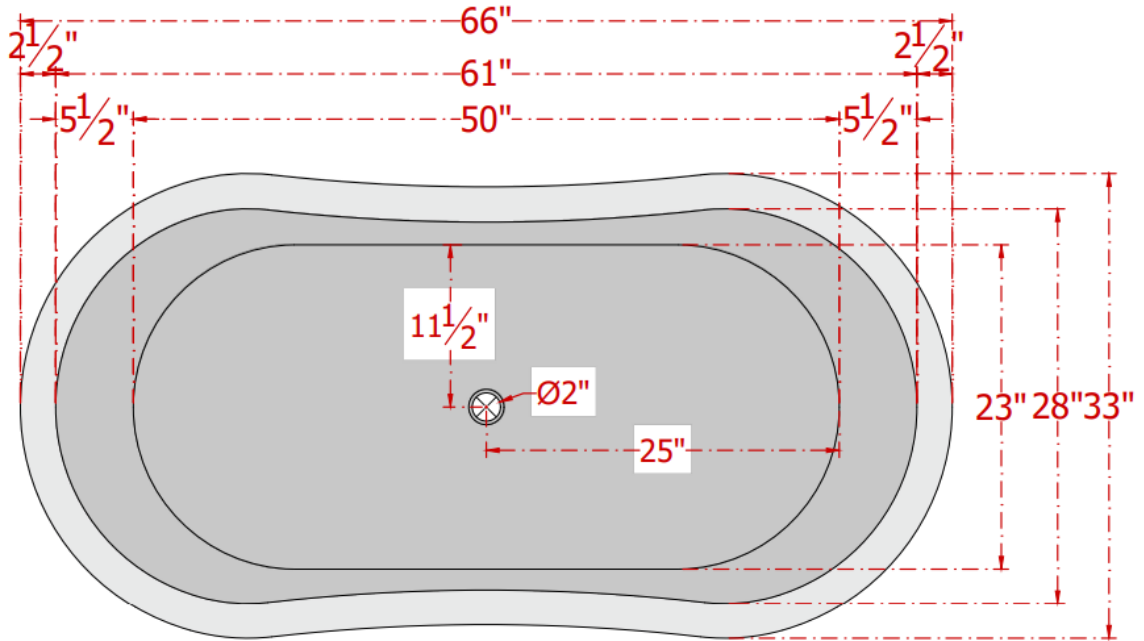

# SOLUNA COPPER BATHTUB WITH RINGS - REGULAR SIZE

66" L x 33" W x 33" H

TOP VIEW

FRONT VIEW

SIDE VIEW

ArtisanCrafted  
The Art of Inspired Living and Custom Design

INFO@ARTISANCRAFTED.com

T: 360.321.2131 | F: 360.321.2585 | PO BOX 1030 | LANGLEY, WA 98260

# SOLUNA COPPER BATHTUB WITH RINGS - LARGE SIZE

72" L x 35" W x 36" H

TOP VIEW

FRONT VIEW

**ArtisanCrafted**  
The Art of Inspired Living and Custom Design

[INFO@ARTISANCRAFTED.com](mailto:INFO@ARTISANCRAFTED.com)