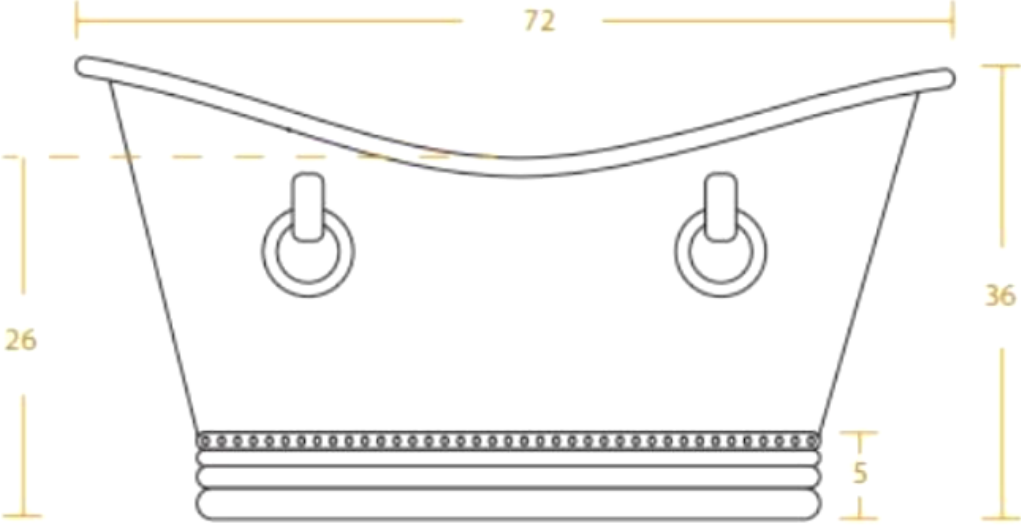

# SOLUNA COPPER BATHTUB WITH RINGS - REGULAR SIZE

66" L x 33" W x 33" H

TOP VIEW

FRONT VIEW

SIDE VIEW

ArtisanCrafted  
The Art of Inspired Living and Custom Design

INFO@ARTISANCRAFTED.com

T: 360.321.2131 | F: 360.321.2585 | PO BOX 1030 | LANGLEY, WA 98260

# SOLUNA COPPER BATHTUB WITH RINGS - LARGE SIZE

72" L x 35" W x 36" H

TOP VIEW

FRONT VIEW

**ArtisanCrafted**  
The Art of Inspired Living and Custom Design

[INFO@ARTISANCRAFTED.com](mailto:INFO@ARTISANCRAFTED.com)