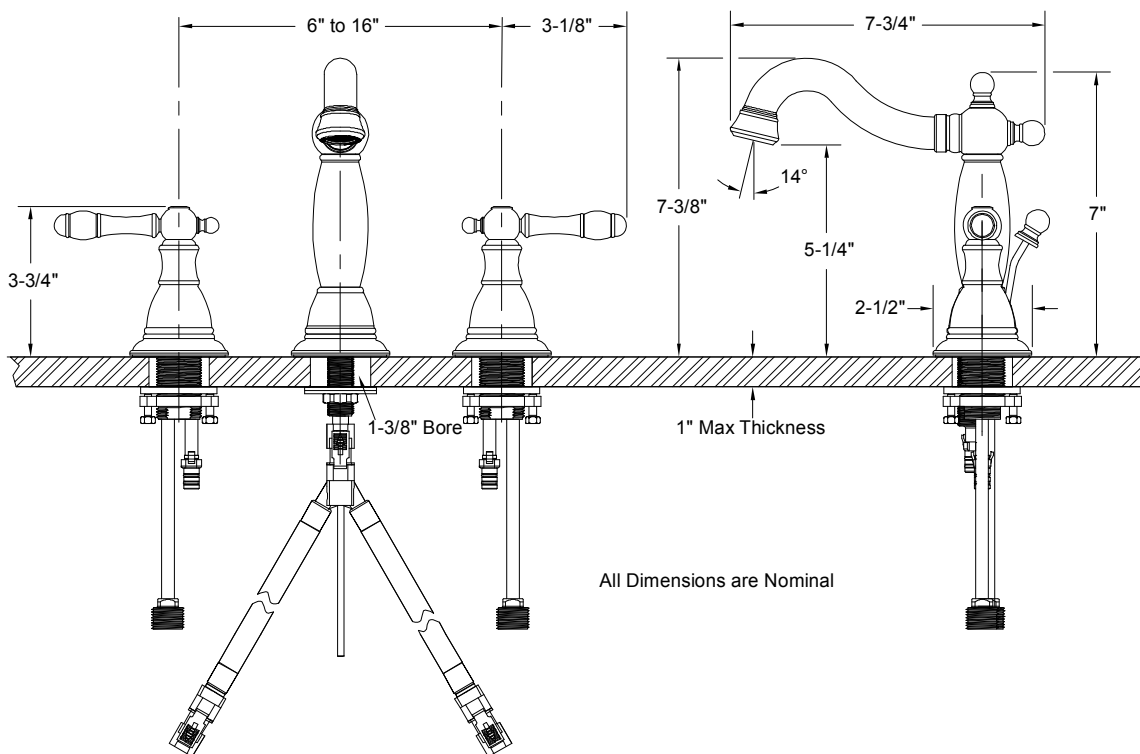

For additional information, contact Premier Faucet at 866-745-4010 or visit our website at www.premierfaucet.com.