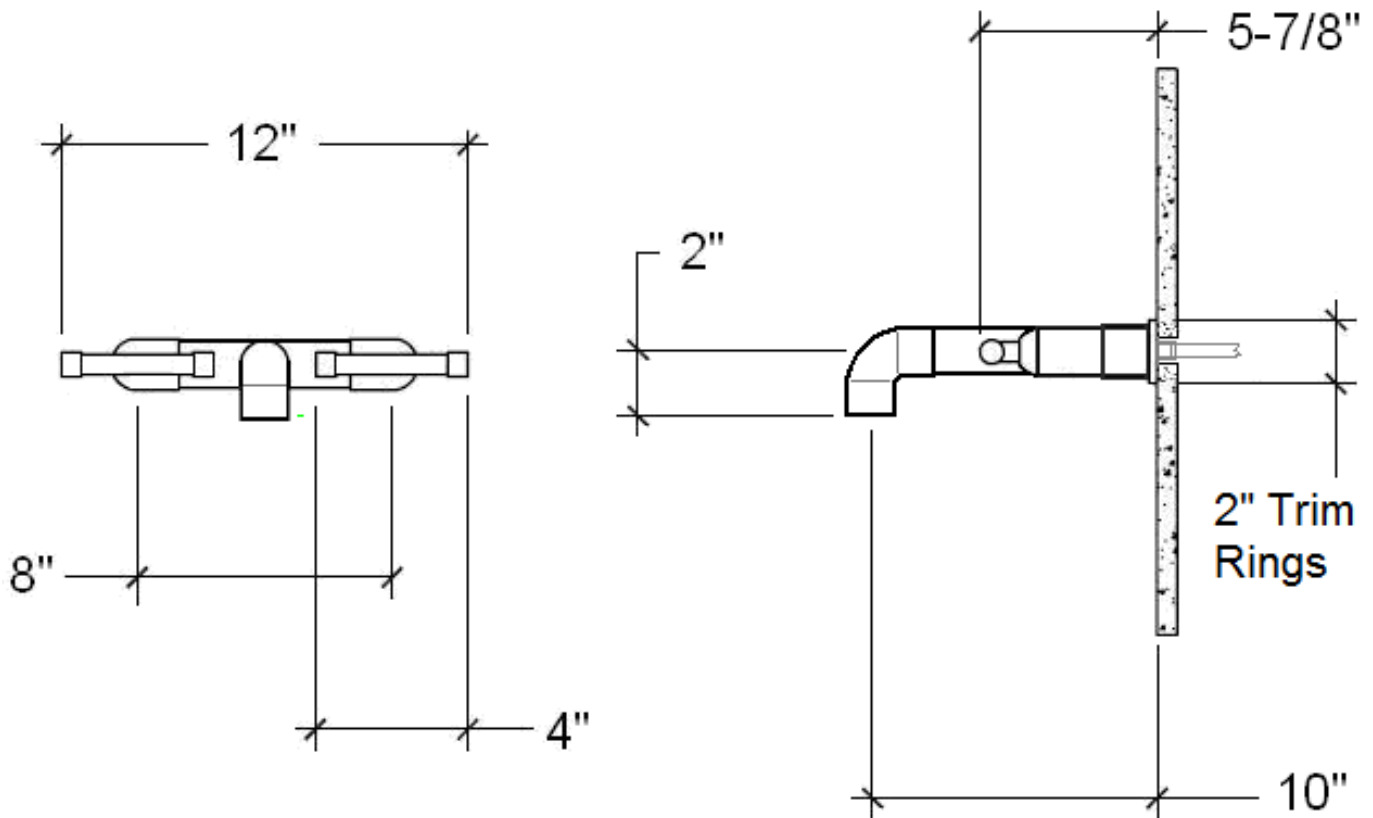

PRODUCT SPECIFICATIONS

Waterbridge Wall Faucet with Elbow Spout WB-LAV-WM-LBO

Jan 2014

- ADA Compliant
- Includes Flip-Top Drain w/o overflow
- Offset and Cross handles available
- Custom sizes and finishes available

Connection	1/2" Copper
Valve	1/2" Ceramic
GPM	1.5