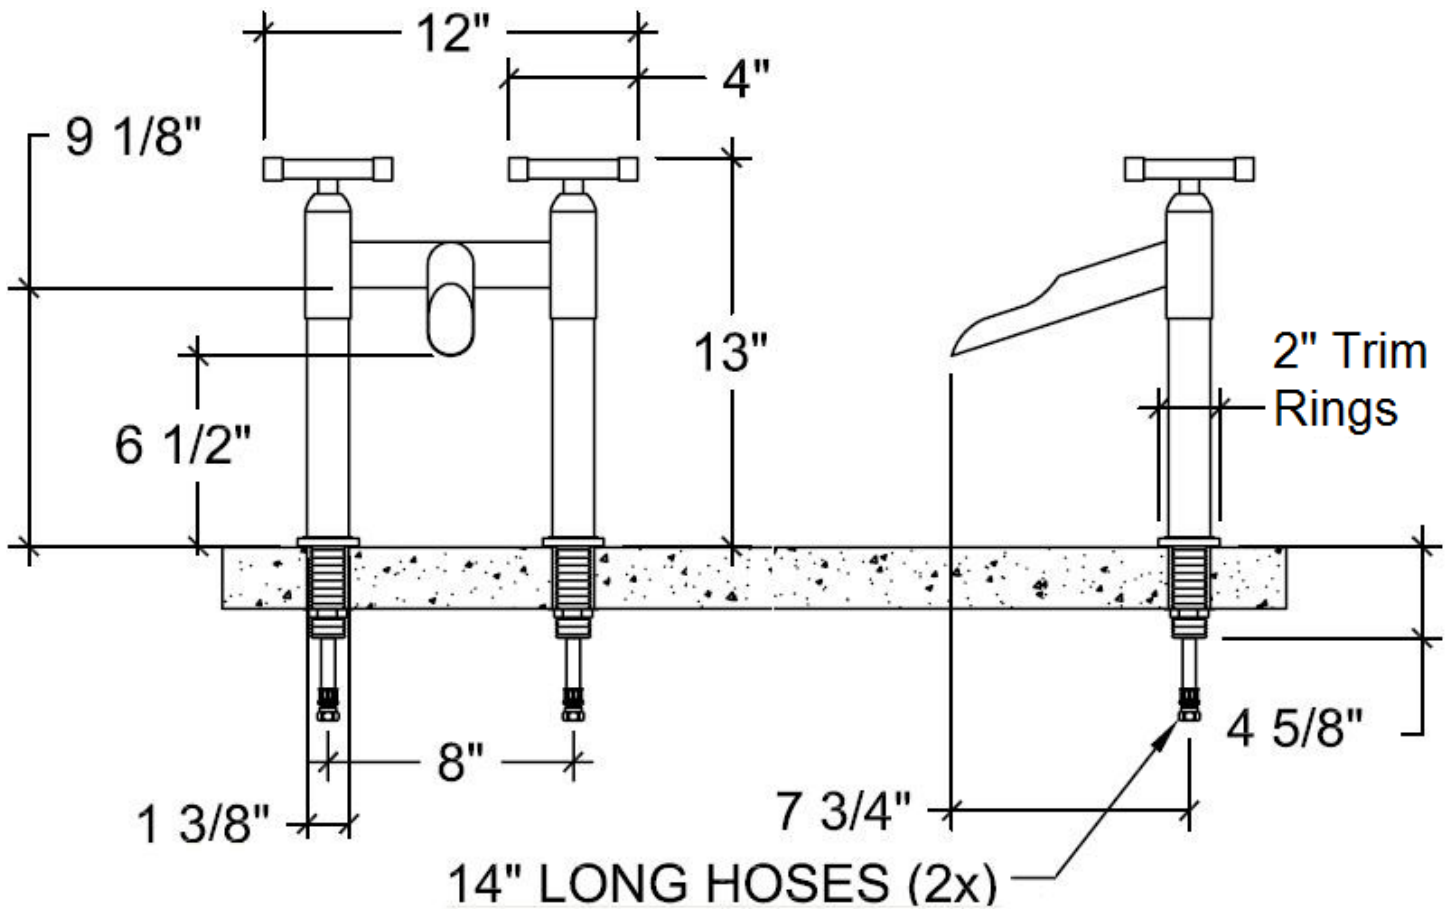

PRODUCT SPECIFICATIONS

Waterbridge Lav Faucet with Waterfall Spout WB-LAV-DM-WF-T

March 2013

- ADA Compliant
- Includes Flip-Top Drain w/o overflow
- Offset and Cross handles available
- Custom sizes and finishes available

Connection	1/2" Compression
Valve	1/2" Ceramic
GPM	1.5