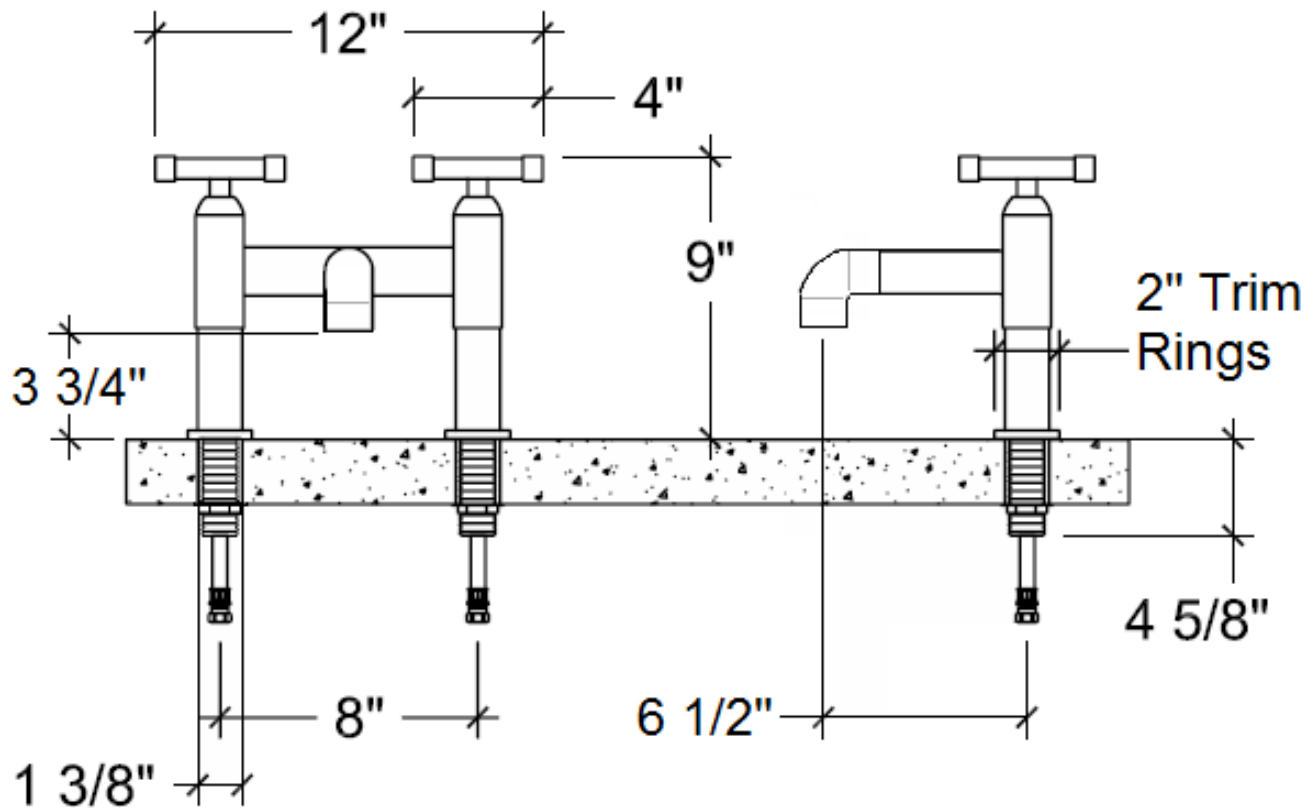

PRODUCT SPECIFICATIONS

Waterbridge Deck Faucet with LBO Spout WB-LAV-DM-LBO-S

April 2013

- ADA Compliant
- Includes Flip-Top Drain w/o overflow
- Offset and Cross handles available
- Custom sizes and finishes available

Connection	3/8" Comp.
Valve	1/2" Ceramic
GPM	1.5