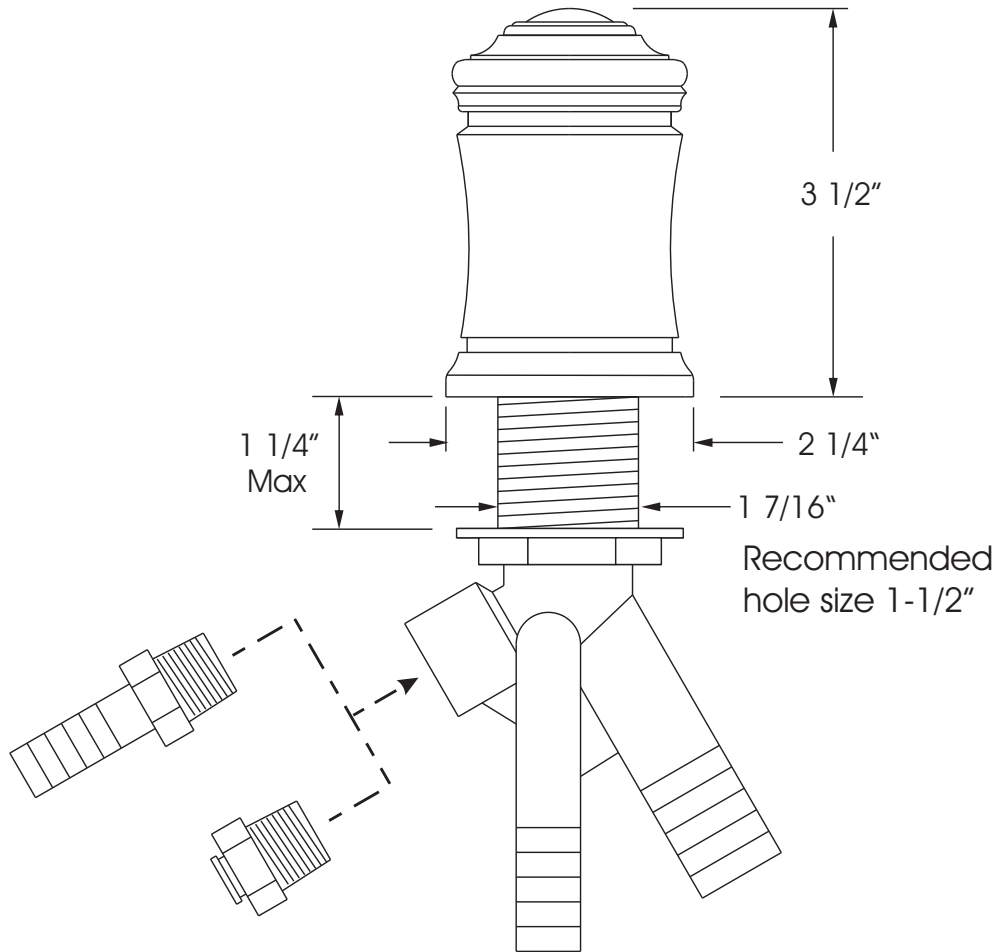

41180 Raintree Court  
Murrieta, CA 92562  
1-888-304-0660  
www.waterstoneco.com

ITEM NO: **4030**

STYLE: **TRADITIONAL**

INTENDED USE: AIR GAP / DUAL PORT

CUSTOMER NAME:

JOB NO:

DIMENSIONS MAY VARY AND ARE SUBJECT TO CHANGE. NO RESPONSIBILITY IS ASSUMED FOR USE OF SUPERCEDED OR VOIDED DATA

### Technical Specifications

- Cover made from solid brass.
- Dual or single port dishwasher airgap.
- Adapters for RO port or 2nd dishwasher included.
- Matching plain finish (no logo) accent button included.