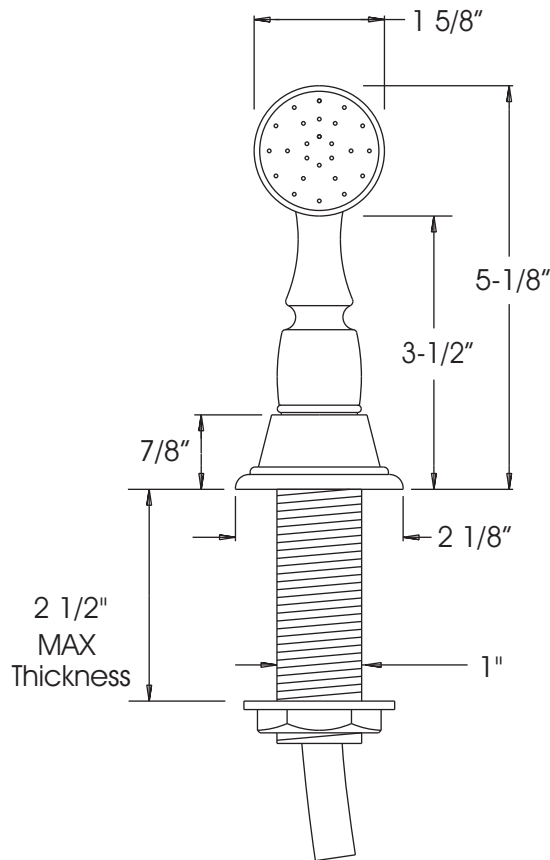

41180 Raintree Court
Murrieta, CA 92562
1-888-304-0660
www.waterstoneco.com

ITEM NO: **4025**

STYLE: **TRADITIONAL**

INTENDED USE: SIDE SPRAY

CUSTOMER NAME:

JOB NO:

DIMENSIONS MAY VARY AND ARE SUBJECT TO CHANGE. NO RESPONSIBILITY IS ASSUMED FOR USE OF SUPERCEDED OR VOIDED DATA

Technical Specifications

- Solid brass construction.
- Works with all Waterstone faucets equipped with a side spray port.
- Includes mounting base
- PTFE bump guard.
- 4ft nylon reinforced connection hose.
- Insulated handle.