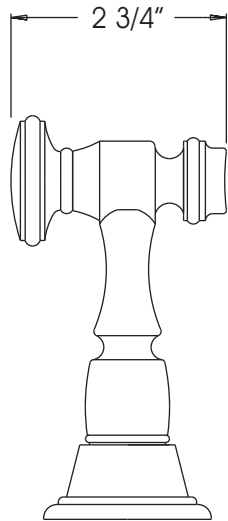

41180 Raintree Court
Murrieta, CA 92562
1-888-304-0660
www.waterstoneco.com

ITEM NO: **4025**

STYLE: **TRADITIONAL**

INTENDED USE: SIDE SPRAY

CUSTOMER NAME:

JOB NO:

DIMENSIONS MAY VARY AND ARE SUBJECT TO CHANGE. NO RESPONSIBILITY IS ASSUMED FOR USE OF SUPERCEDED OR VOIDED DATA

Technical Specifications

- Solid brass construction.
- Works with all Waterstone faucets equipped with a side spray port.
- Includes mounting base
- PTFE bump guard.
- 4ft nylon reinforced connection hose.
- Insulated handle.