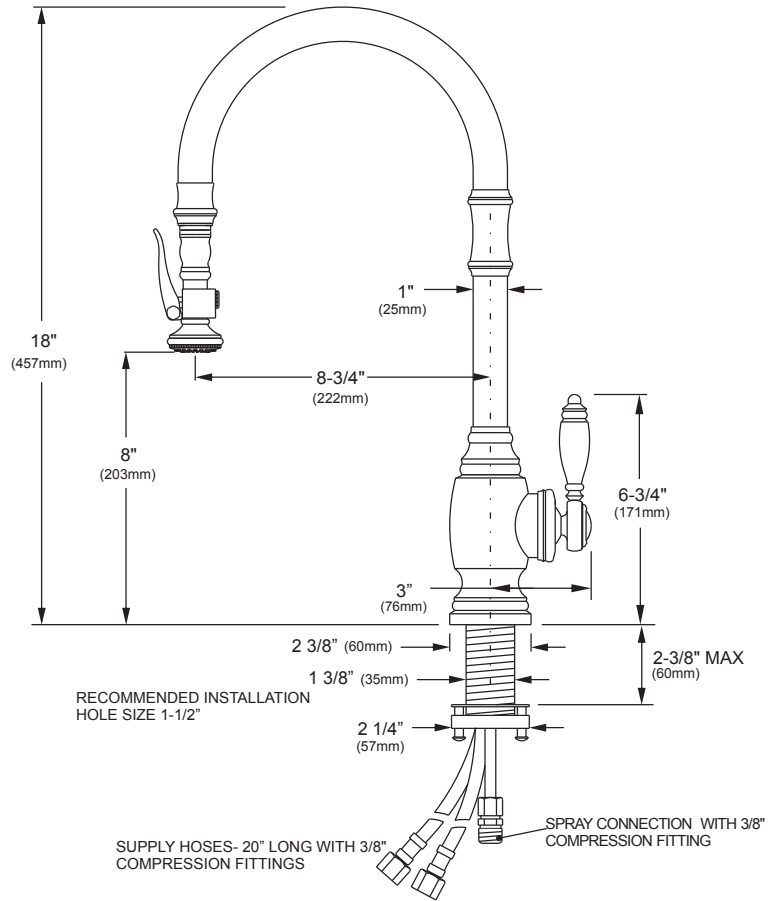

41180 Raintree Court  
 Murrieta, CA 92562  
 1-888-304-0660  
 www.waterstoneco.com

ITEM NO: **5600**

STYLE: **PULLDOWN**

INTENDED USE:  
 KITCHEN FAUCET / PULLDOWN

CUSTOMER NAME:

JOB NO:

DIMENSIONS MAY VARY AND ARE SUBJECT TO CHANGE. NO RESPONSIBILITY IS ASSUMED FOR USE OF SUPERCEDED OR VOIDED DATA

SUPPLY HOSES- 20" LONG WITH 3/8" COMPRESSION FITTINGS  
 SPRAY CONNECTION WITH 3/8" COMPRESSION FITTING

### Technical Specifications

- Compatible with Reverse Osmosis filtration systems.
- Unique "PLP" positive lock holds spray head in place.
- Pre-positioned "Easy Pull" counterbalanced weight.
- Spray head extends 18" from spout.
- Toggle select spray or aerated stream.
- 1.75 gpm maximum flow rate with stream selected.
- Solid Brass or Stainless Steel construction.
- Single lever control hot/cold ceramic disk valve cartridge.
- Reversible/removable Hot & Cold indicator ring.
- Handle adjusts 45 degrees in either direction for clearance from backsplash.
- Braided connection hoses.
- Adjustable PTFE "Friction Lock" aids handle feel and prevents sag.
- 360 degree swivel spout.