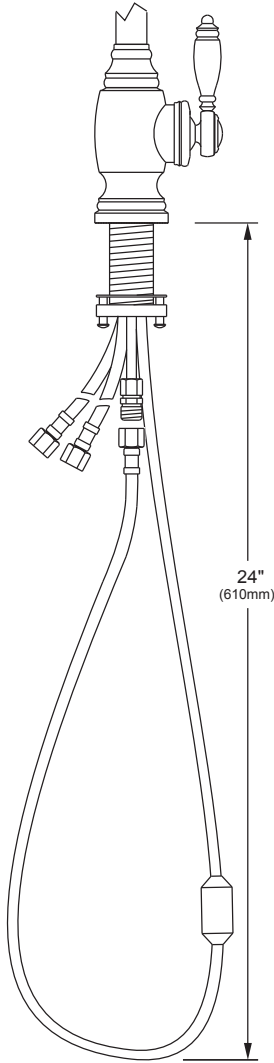

41180 Raintree Court  
 Murrieta, CA 92562  
 1-888-304-0660  
 www.waterstoneco.com

ITEM NO: **5600**

STYLE: **PULLDOWN**

INTENDED USE:  
 KITCHEN FAUCET / PULLDOWN

CUSTOMER NAME:

JOB NO:

DIMENSIONS MAY VARY AND ARE SUBJECT TO CHANGE. NO RESPONSIBILITY IS ASSUMED FOR USE OF SUPERCEDED OR VOIDED DATA

SUPPLY HOSES- 20" LONG WITH 3/8" COMPRESSION FITTINGS  
 SPRAY CONNECTION WITH 3/8" COMPRESSION FITTING

### Technical Specifications

- Compatible with Reverse Osmosis filtration systems.
- Unique "PLP" positive lock holds spray head in place.
- Pre-positioned "Easy Pull" counterbalanced weight.
- Spray head extends 18" from spout.
- Toggle select spray or aerated stream.
- 1.75 gpm maximum flow rate with stream selected.
- Solid Brass or Stainless Steel construction.
- Single lever control hot/cold ceramic disk valve cartridge.
- Reversible/removable Hot & Cold indicator ring.
- Handle adjusts 45 degrees in either direction for clearance from backsplash.
- Braided connection hoses.
- Adjustable PTFE "Friction Lock" aids handle feel and prevents sag.
- 360 degree swivel spout.