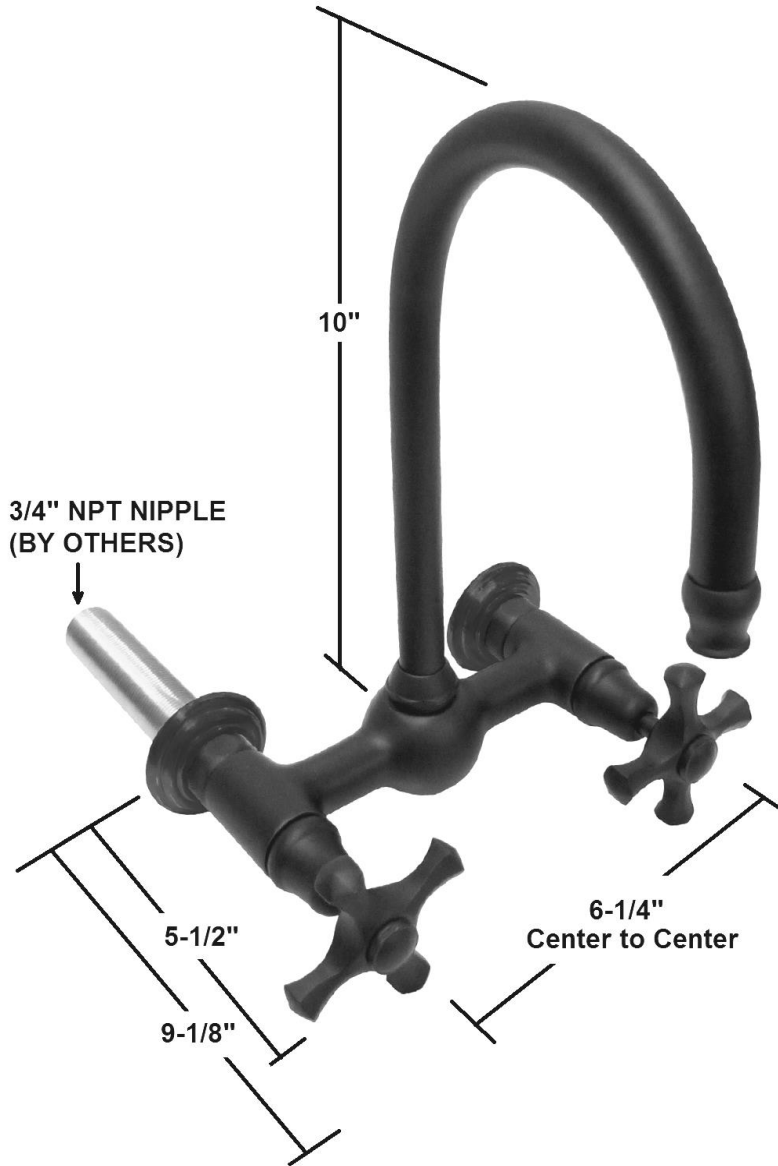

PRODUCT SPECIFICATIONS

Brownstone Wall Faucet with Swivel Spout BS-WM-SW

Jan 2014

- ADA Compliant
- Custom finishes available

Connection	3/4" NPT
Valve	1/2" Ceramic
GPM	1.5