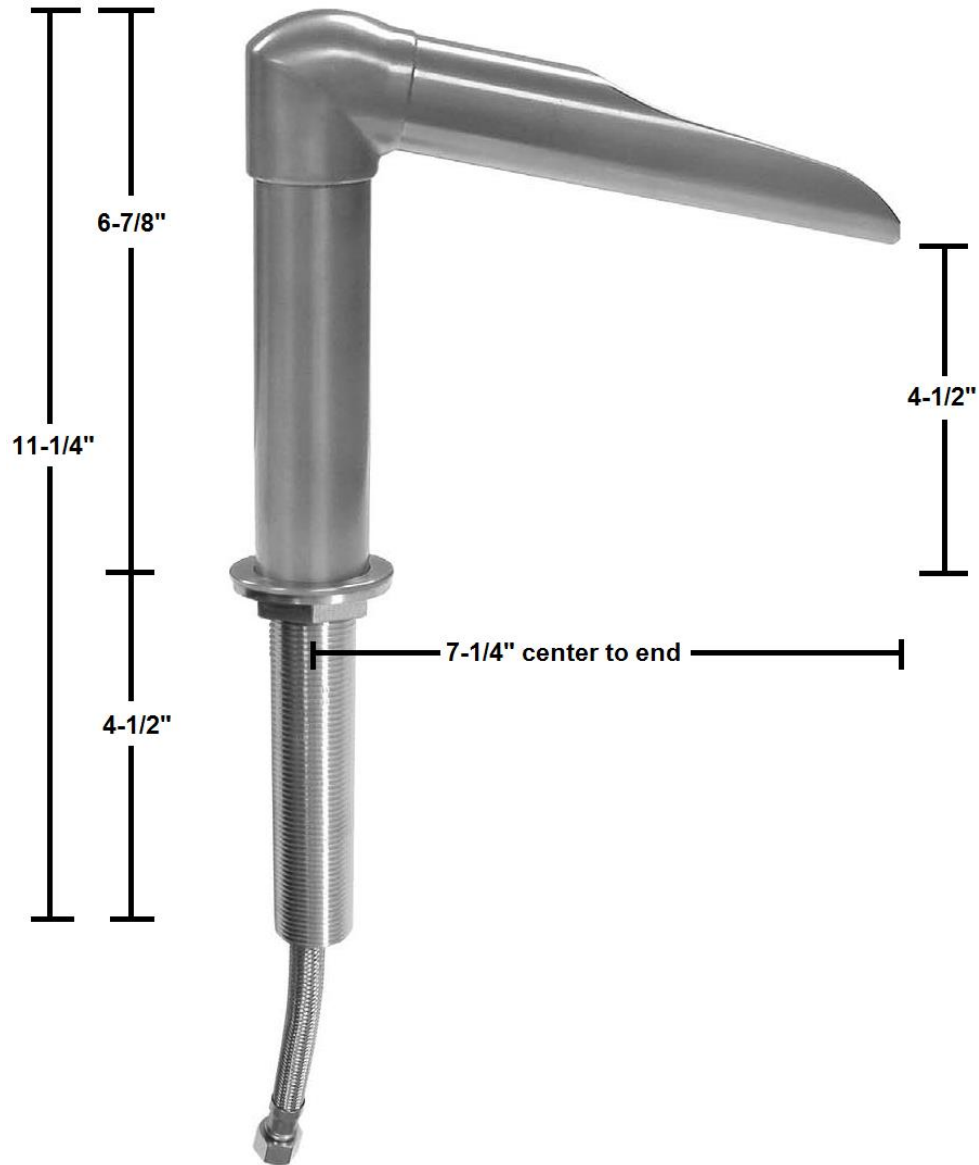

PRODUCT SPECIFICATIONS

Hands-Free Faucet with Wherever Gooseneck Spout SANS-WE-DM-WF

Jan 2014

- ADA Compliant
- Custom sizes and finishes available

Connection	1/2" NPT
Valve	Automatic
GPM	1.5

PRODUCT SPECIFICATIONS

Hands-Free Faucet with Wherever Gooseneck Spout SANS-WE-DM-WF

Jan 2014

Sensor Module

Mixing valve

3/8" compression inlets
1/2" NPT outlet

Optional AC Adapter

Battery Pack