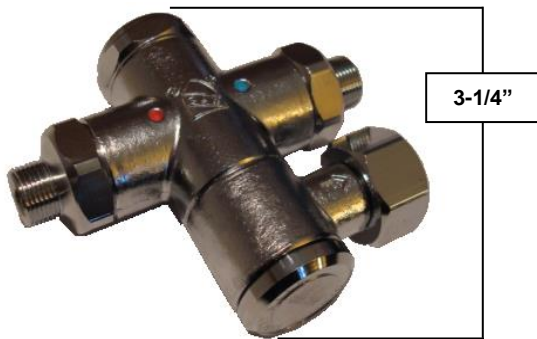

PRODUCT SPECIFICATIONS

Hands-Free Faucet with Wherever Gooseneck Spout SANS-WE-DM-WF

Jan 2014

- ADA Compliant
- Custom sizes and finishes available

Connection	1/2" NPT
Valve	Automatic
GPM	1.5

PRODUCT SPECIFICATIONS

Hands-Free Faucet with Wherever Gooseneck Spout SANS-WE-DM-WF

Jan 2014

Sensor Module

Mixing valve

3/8" compression inlets
1/2" NPT outlet

Optional AC Adapter

Battery Pack