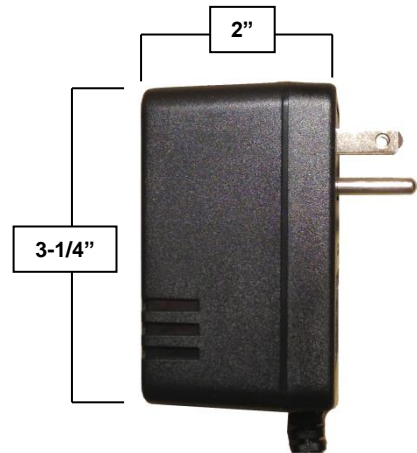

PRODUCT SPECIFICATIONS

Hands-Free Faucet with Wherever Gooseneck Spout SANS-WE-DM-WF

Jan 2014

- ADA Compliant
- Custom sizes and finishes available

Connection	1/2" NPT
Valve	Automatic
GPM	1.5

PRODUCT SPECIFICATIONS

Hands-Free Faucet with Wherever Gooseneck Spout SANS-WE-DM-WF

Jan 2014

Sensor Module

Mixing valve

3/8" compression inlets
1/2" NPT outlet

Optional AC Adapter

Battery Pack