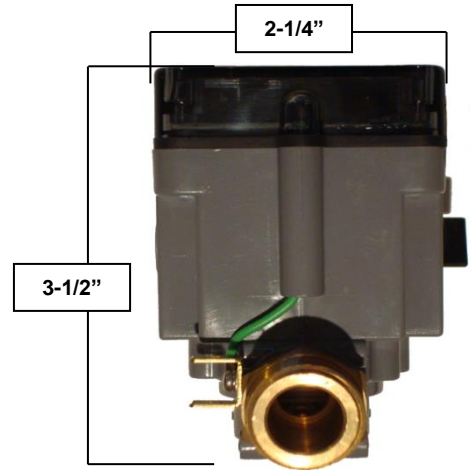

PRODUCT SPECIFICATIONS

Hands-Free Faucet with Wherever Gooseneck Spout SANS-WE-DM-WF

Jan 2014

- ADA Compliant
- Custom sizes and finishes available

Connection	1/2" NPT
Valve	Automatic
GPM	1.5

PRODUCT SPECIFICATIONS

Hands-Free Faucet with Wherever Gooseneck Spout SANS-WE-DM-WF

Jan 2014

Sensor Module

Mixing valve

3/8" compression inlets
1/2" NPT outlet

Optional AC Adapter

Battery Pack