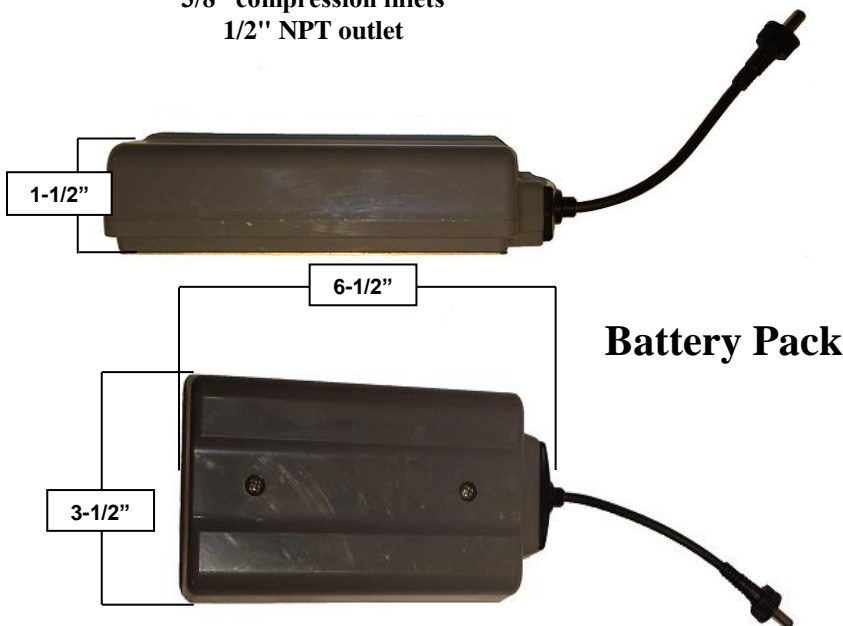

PRODUCT SPECIFICATIONS

Hands-Free Faucet with Wherever Gooseneck Spout SANS-WE-DM-WF

Jan 2014

- ADA Compliant
- Custom sizes and finishes available

Connection	1/2" NPT
Valve	Automatic
GPM	1.5

PRODUCT SPECIFICATIONS

Hands-Free Faucet with Wherever Gooseneck Spout SANS-WE-DM-WF

Jan 2014

Sensor Module

Mixing valve

3/8" compression inlets
1/2" NPT outlet

Optional AC Adapter

Battery Pack