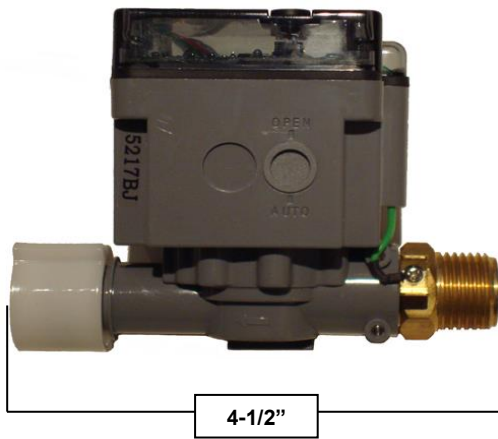

PRODUCT SPECIFICATIONS

Hands-Free Faucet with Wherever Gooseneck Spout SANS-WE-DM-WF

Jan 2014

- ADA Compliant
- Custom sizes and finishes available

Connection	1/2" NPT
Valve	Automatic
GPM	1.5

PRODUCT SPECIFICATIONS

Hands-Free Faucet with Wherever Gooseneck Spout SANS-WE-DM-WF

Jan 2014

Sensor Module

Mixing valve

3/8" compression inlets
1/2" NPT outlet

Optional AC Adapter

Battery Pack