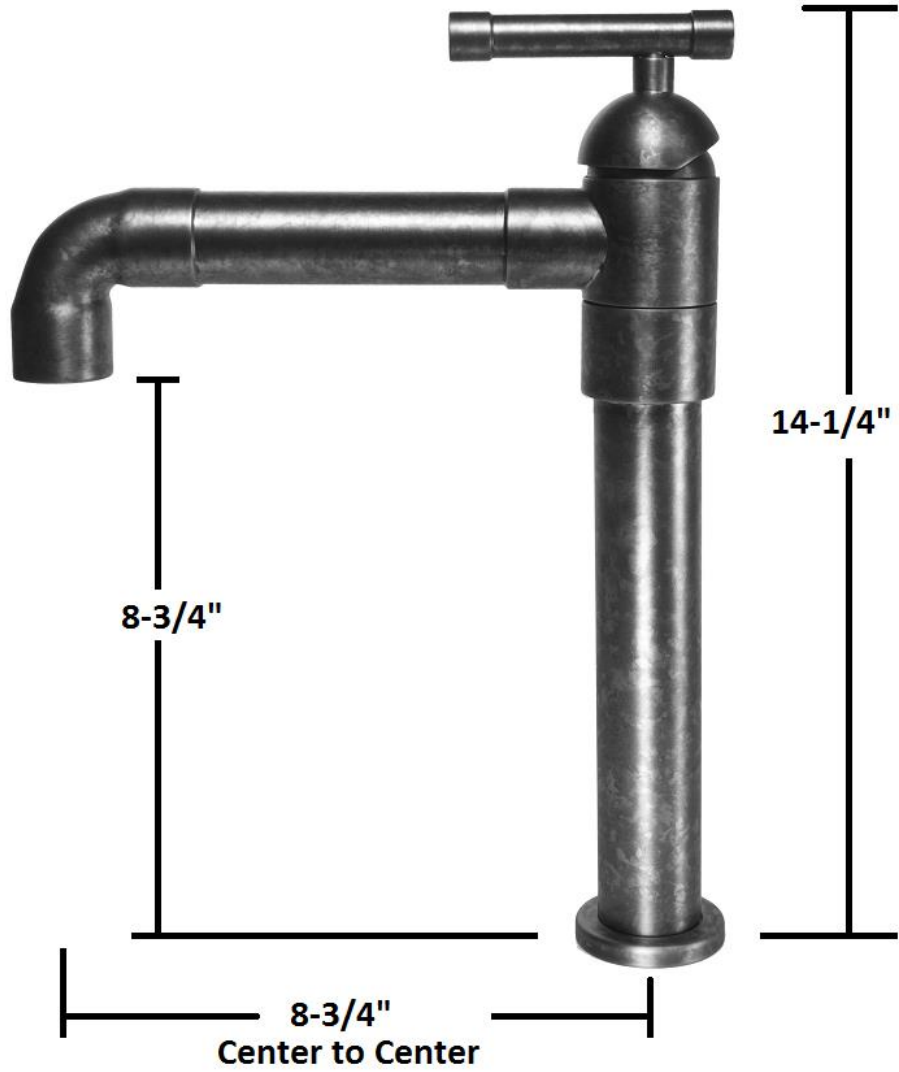

PRODUCT SPECIFICATIONS

Brut Kitchen Faucet with Swiveling Elbow Spout BRUT-KITCH-DM-LBO

Jan 2014

- Swiveling Spout
- ADA Compliant
- Custom sizes and finishes available

Connection	3/8" Compression
Valve	1/2"
GPM	2.5