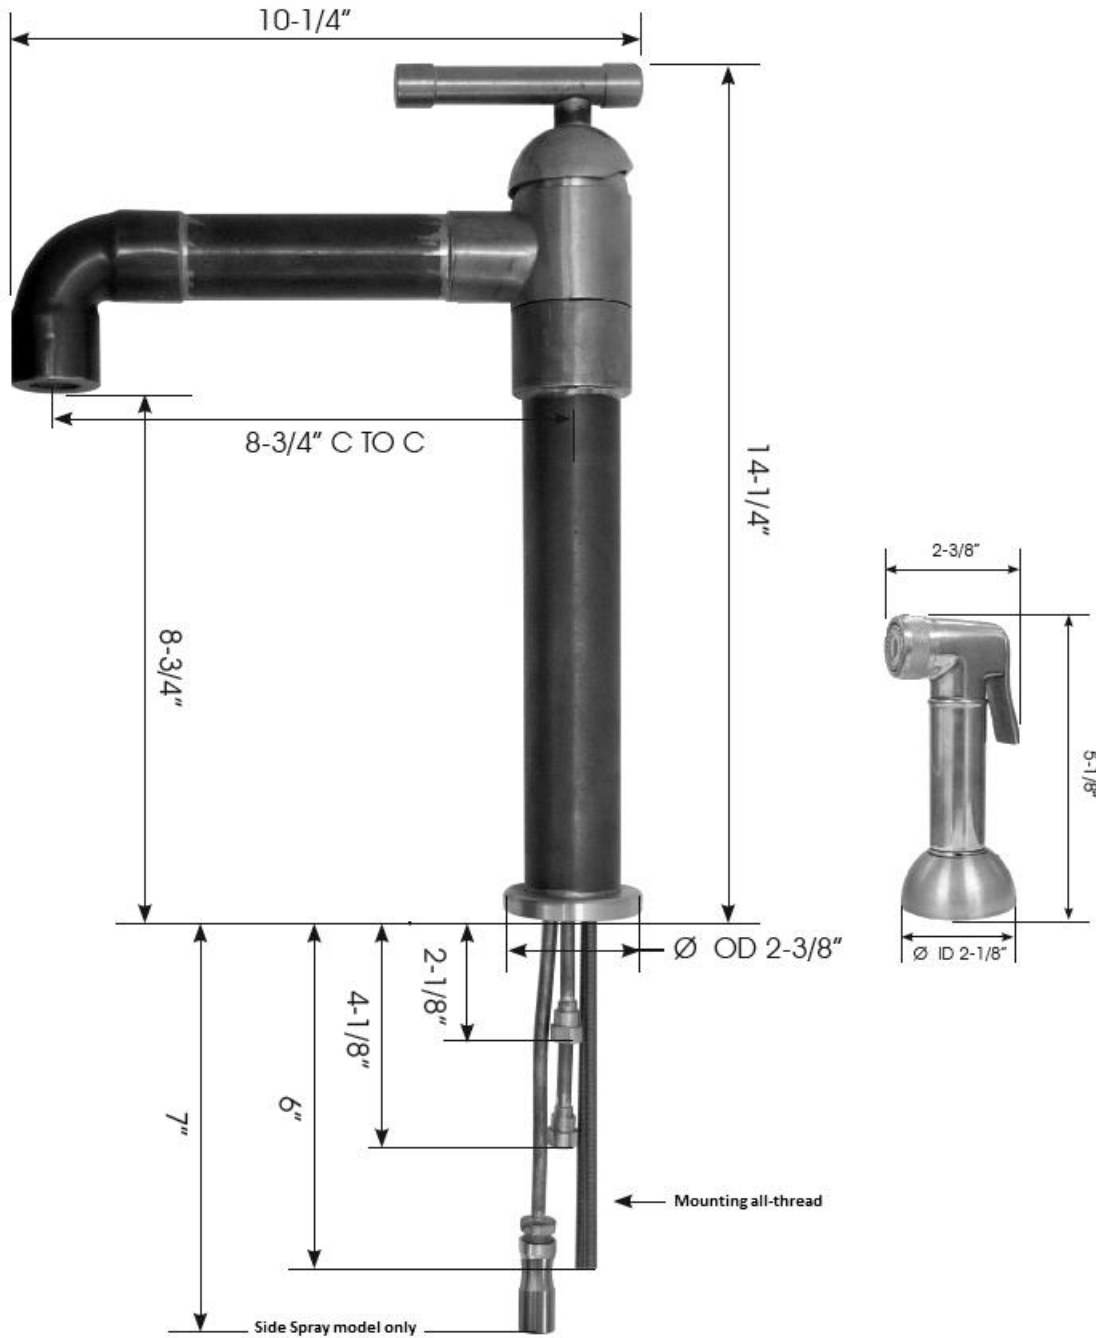

PRODUCT SPECIFICATIONS

Brut Faucet with Swiveling Elbow Spout & Side Spray BRUT-KITCH-DM-LBO-W/SP

Jan 2014

- Swiveling Spout
- ADA Compliant
- Custom sizes and finishes available

Connection	3/8" Compression
Valve	1/2"
GPM	2.5