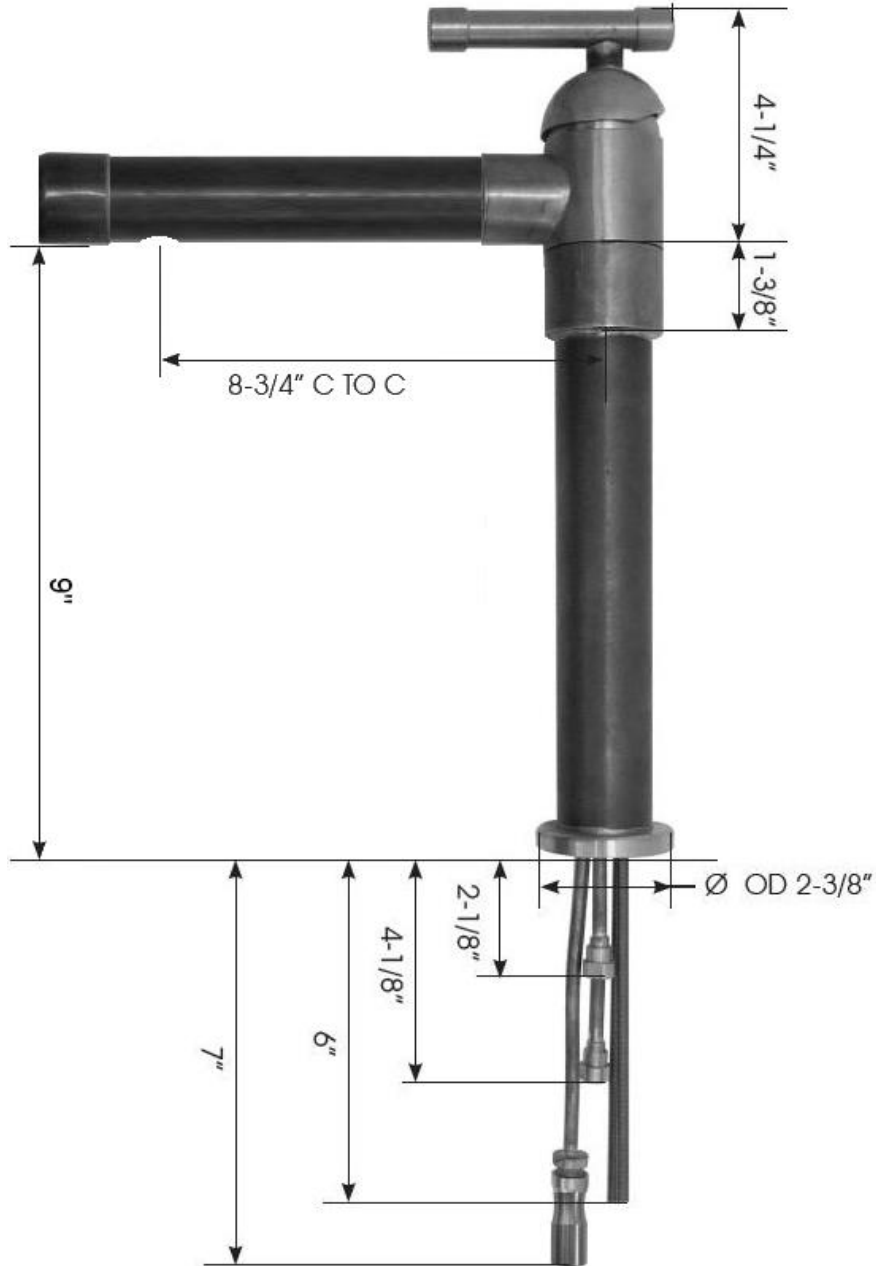

PRODUCT SPECIFICATIONS

Brut Kitchen Faucet with Swiveling CAP spout BRUT-KITCH-DM-CAP

Dec 2013

- Custom sizes and finishes available

Connection	1/2"
Valve	1/2"
GPM	1.5