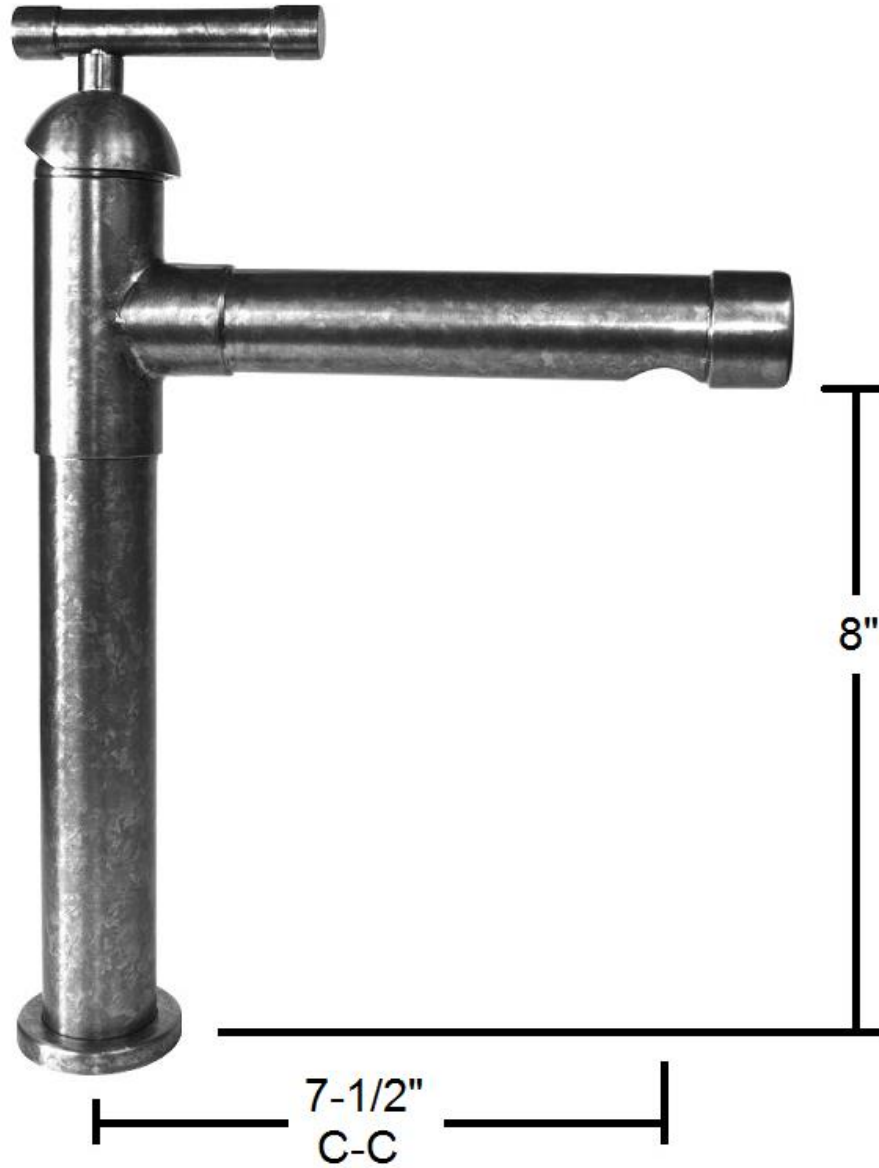

PRODUCT SPECIFICATIONS

Brut Tall Faucet with Cap Spout
BRUT-DM-CAP- T

July 2013

- ADA Compliant
- Includes Flip-Top Drain w/o overflow
- Custom sizes and finishes available

Connection	3/8" Compression
Valve	1/2"
GPM	1.5