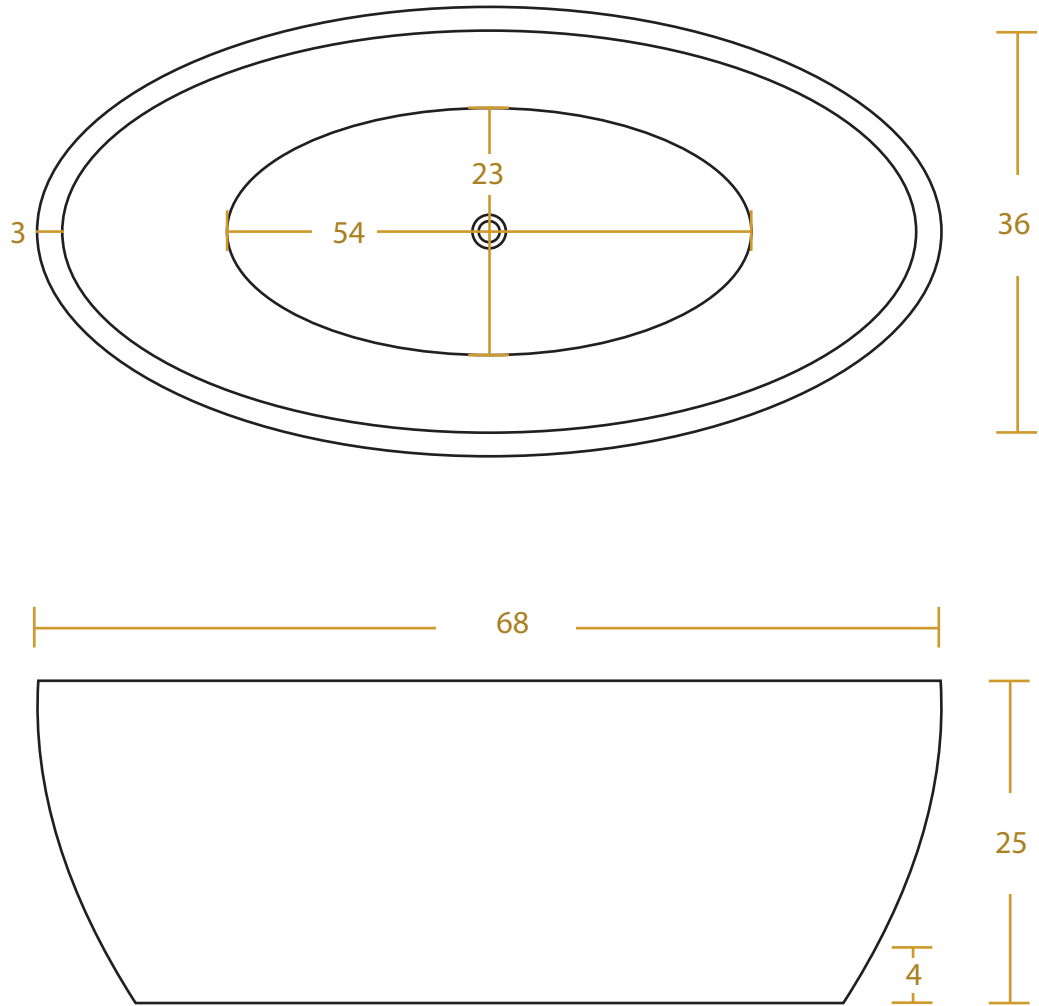

● Tub Dimensions:	60 x 34 x 24
● Tub Approximate Weight:	225 lbs
● Base Dimensions:	49 x 22 x 4
● Inside Dimensions:	54 x 28 3" Wide Rim

All Measurements are approximate. Measurements may vary +/- 1/2"

- **Product Name:** Medium Oval Double Wall Tub
- **Model Number:** CT9006M20

● Tub Dimensions:	68 x 36 x 25
● Tub Approximate Weight:	250 lbs
● Base Dimensions:	54 x 23 x 4
● Inside Dimensions:	62 x 30 3" Wide Rim

All Measurements are approximate. Measurements may vary +/- 1/2"

- **Product Name:** Large Oval Double Wall Tub
- **Model Number:** CT9006L20