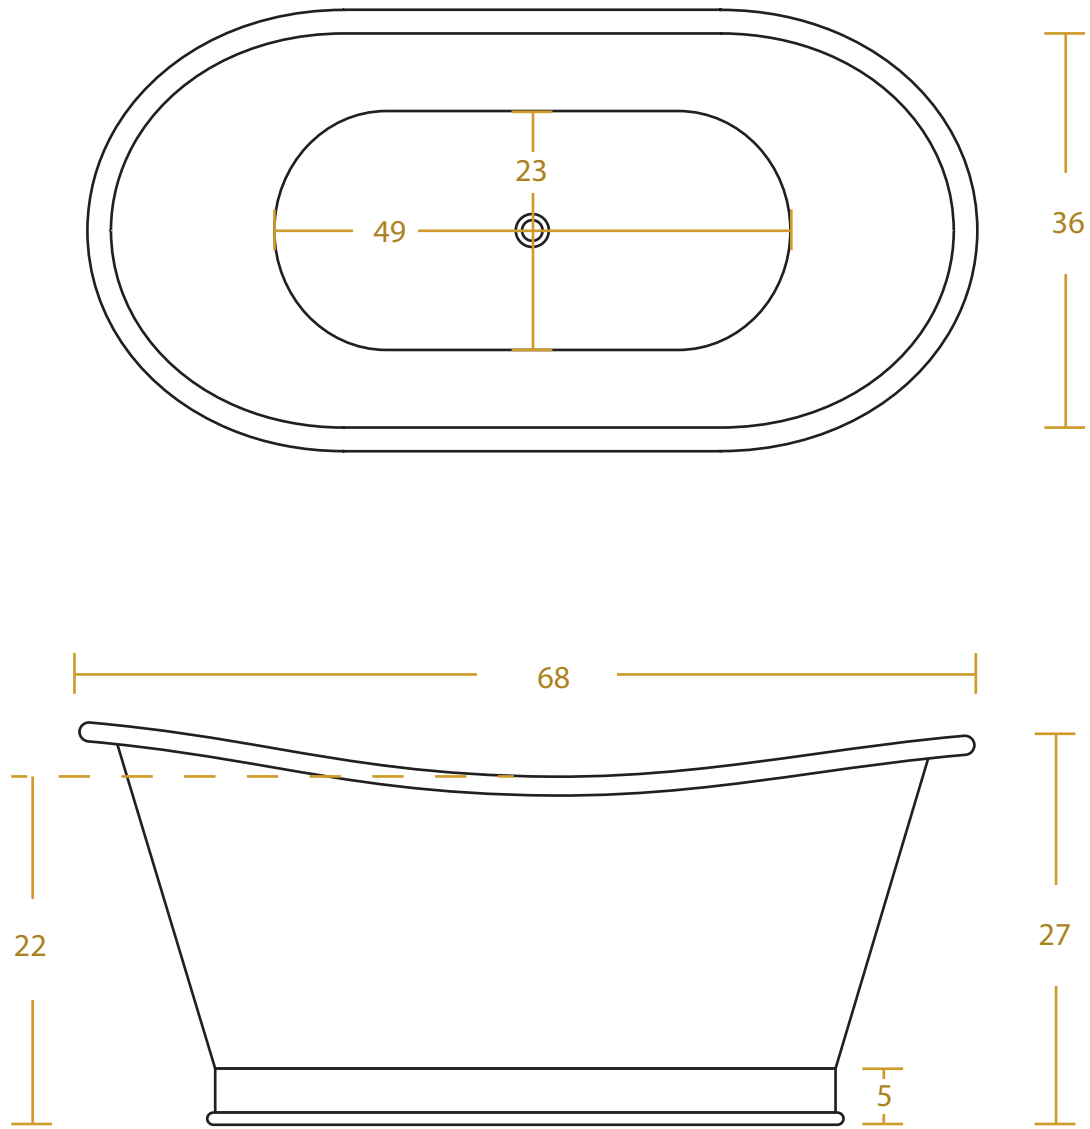

- Tub Dimensions: 60 x 34 x 25
- Tub Approximate Weight: 120 lbs
- Base Dimensions: 40 x 21 x 5
- Height: 25 Maximum 21 Minimum

All Measurements are approximate. Measurements may vary +/- 1/2"

- **Product Name:** Medium "Nicole" Tub
- **Model Number:** CT9005M20

- Tub Dimensions: 68 x 36 x 27
- Tub Approximate Weight: 140 lbs
- Base Dimensions: 49 x 23 x 5
- Height: 27 Maximum 22 Minimum

All Measurements are approximate. Measurements may vary +/- 1/2"

- **Product Name:** Large "Nicole" Tub
- **Model Number:** CT9005L20