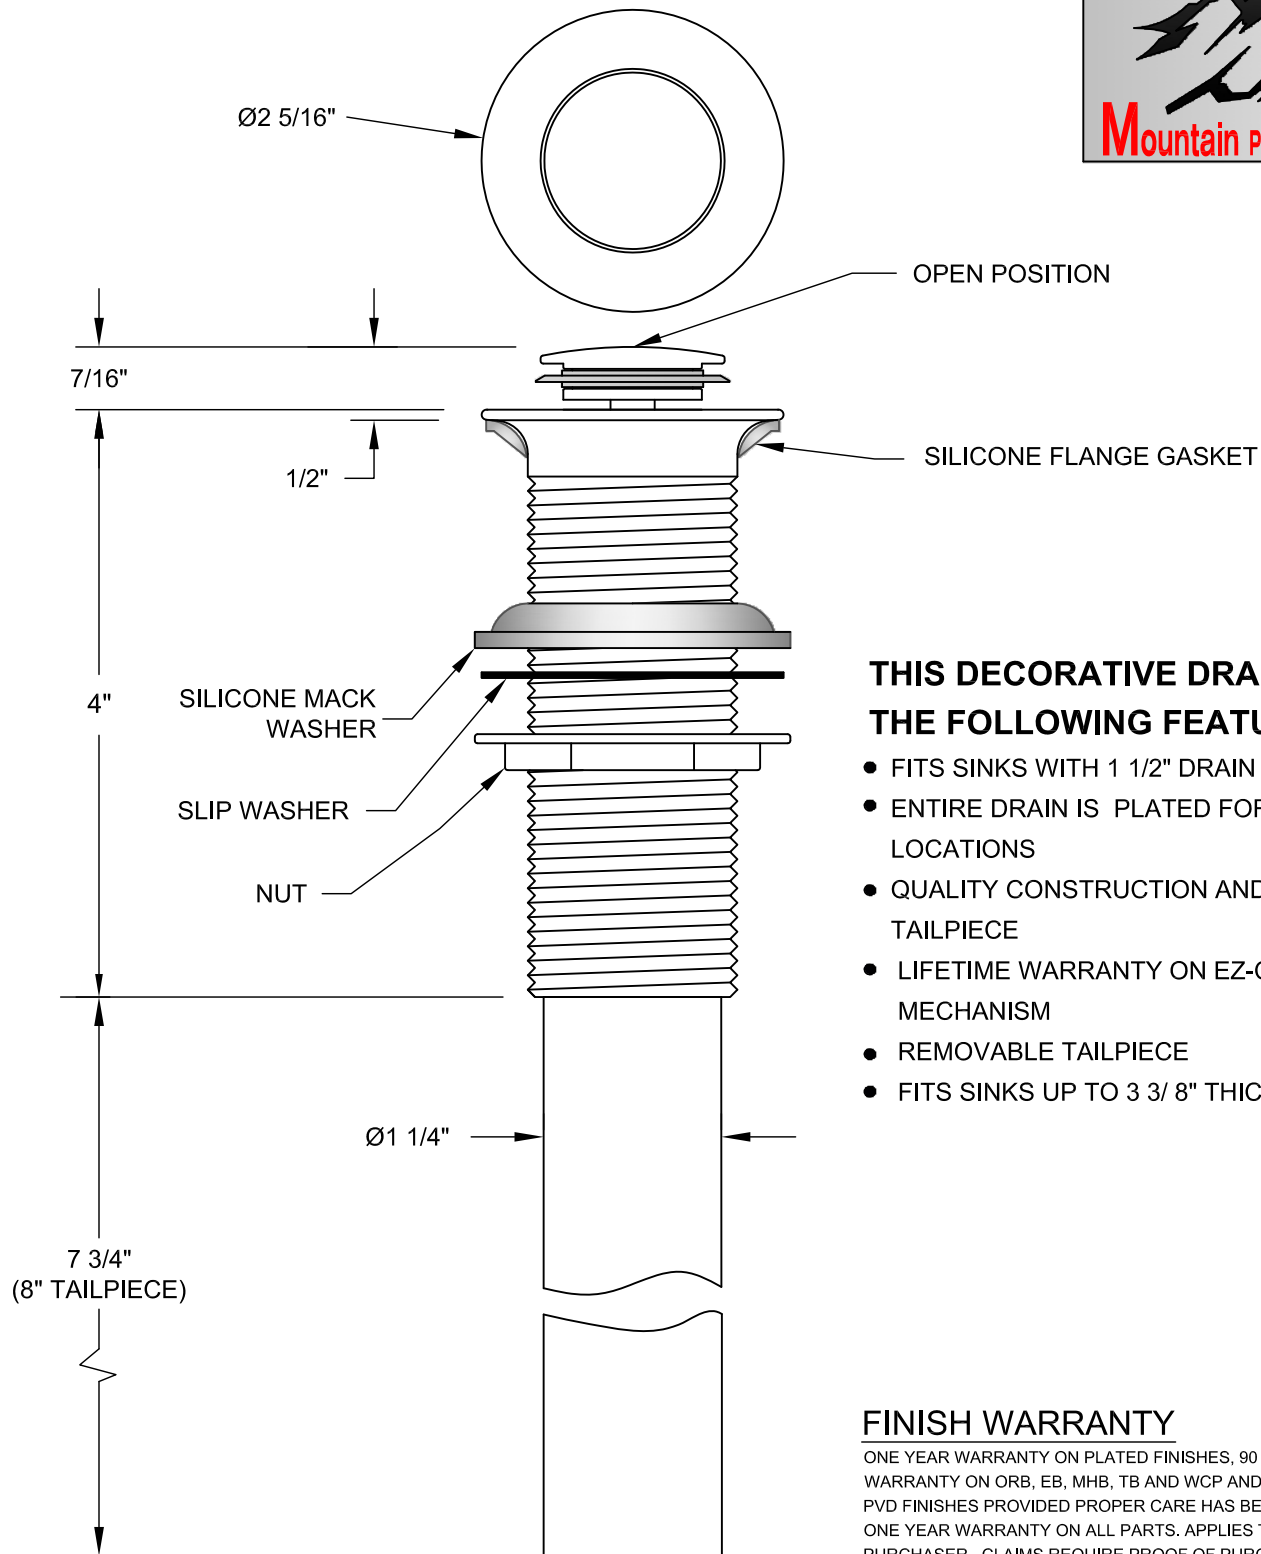

MT742 SPECIFICATIONS

DECORATIVE EZ CLICK™ DRAIN FOR
SINKS WITHOUT OVERFLOW

THIS DECORATIVE DRAIN HAS THE FOLLOWING FEATURES:

- FITS SINKS WITH 1 1/2" DRAIN OPENING
- ENTIRE DRAIN IS PLATED FOR EXPOSED LOCATIONS
- QUALITY CONSTRUCTION AND 17GA TAILPIECE
- LIFETIME WARRANTY ON EZ-CLICK™ MECHANISM
- REMOVABLE TAILPIECE
- FITS SINKS UP TO 3 3/8" THICK