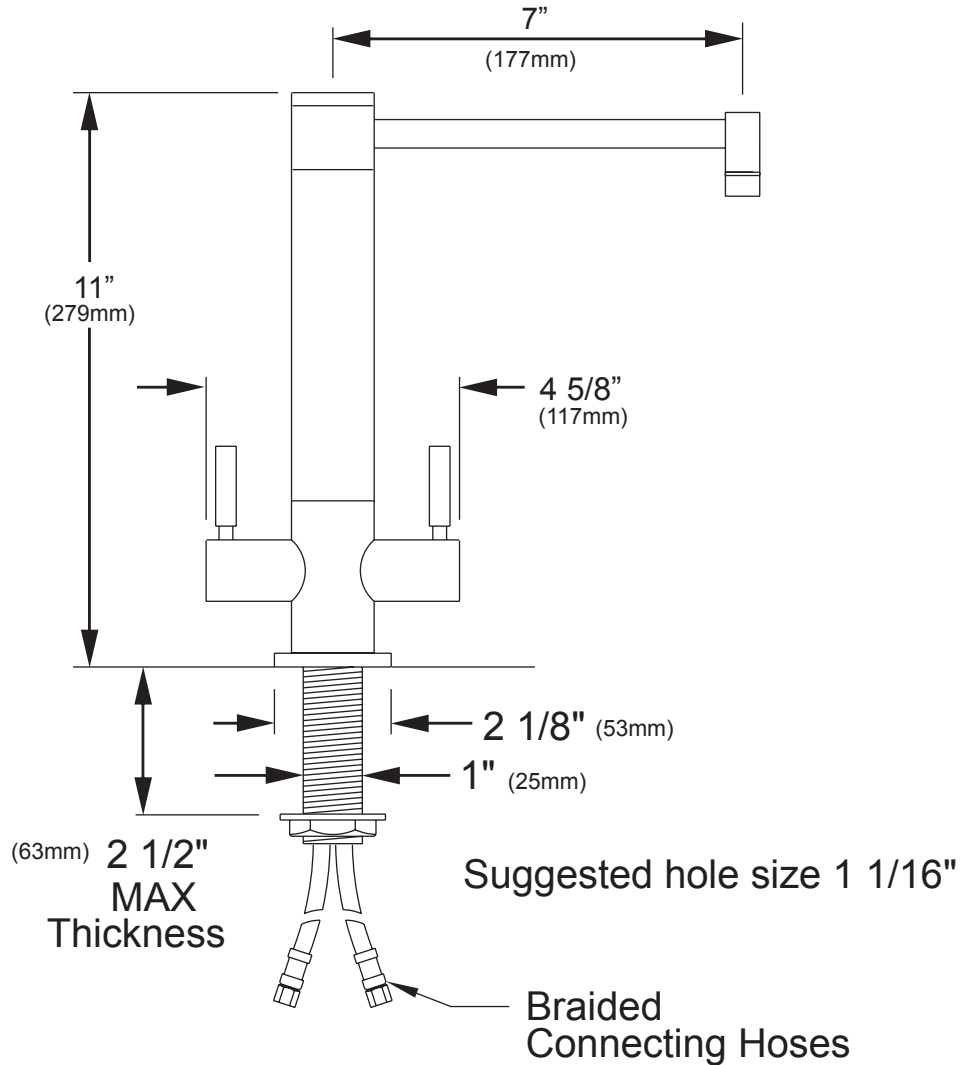

41180 Raintree Court
 Murrieta, CA 92562
 1-888-304-0660
 www.waterstoneco.com

ITEM NO: **2500**
 STYLE: **HUNLEY**
 INTENDED USE: BAR FAUCET

CUSTOMER NAME:

JOB NO:

DIMENSIONS MAY VARY AND ARE SUBJECT TO CHANGE. NO RESPONSIBILITY IS ASSUMED FOR USE OF SUPERCEDED OR VOIDED DATA

Technical Specifications

- Solid brass or stainless steel construction.
- 1/4 turn ceramic disk valve cartridges.
- Lever handles.
- 1.7 gpm maximum flow rate.
- Aerated stream.
- 360 degree swivel spout.
- Reinforced braided connection hoses.