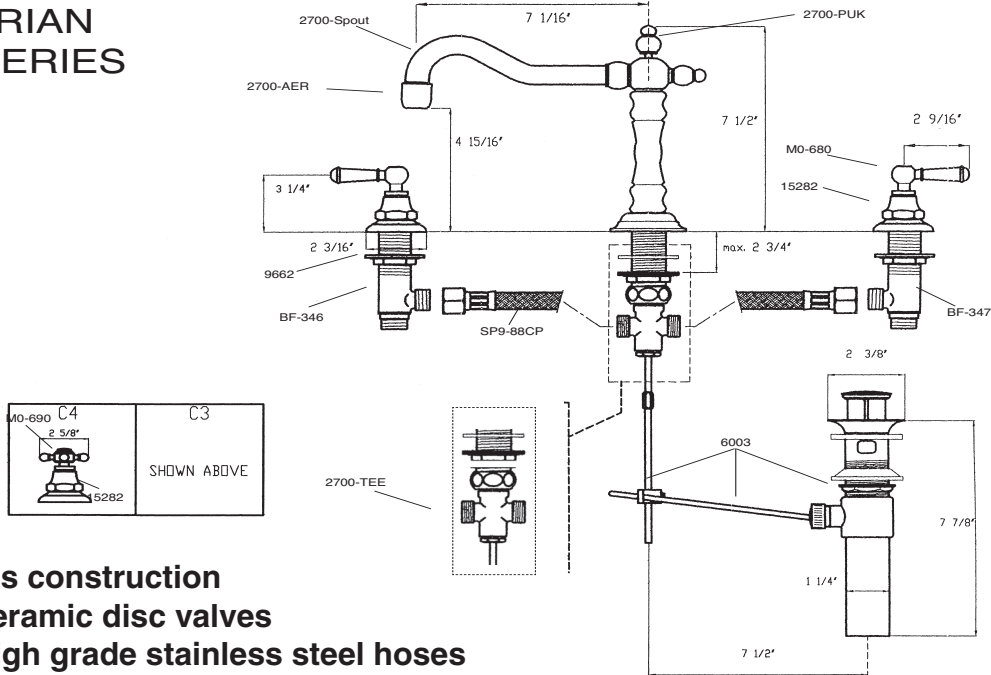

# VICTORIAN 2700 SERIES

- **Solid brass construction**
- **1/4-turn ceramic disc valves**
- **Flexible high grade stainless steel hoses**
- **Limited lifetime warranty**
- **Finishes: cp/orb/sn/pn/mb**