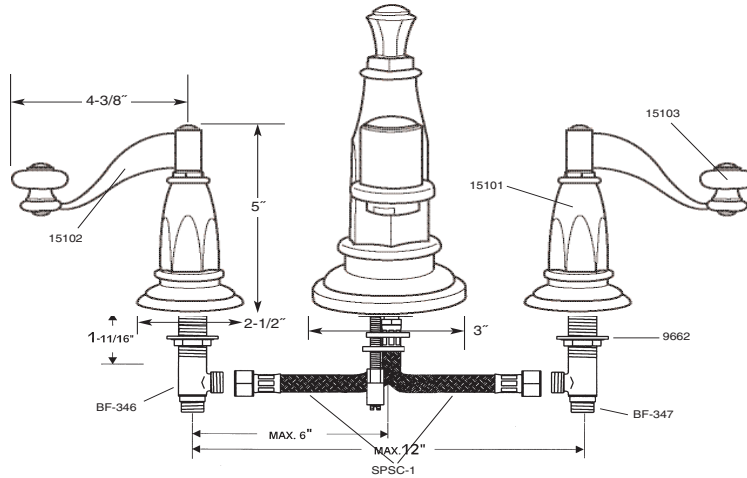

ULA 3500 SERIES

- Solid brass construction
- 1/4-turn ceramic disc valves
- Flexible high grade stainless steel hoses
- Limited lifetime warranty
- Finishes: cp/sn/pn/mb

Telephone: 312-243-0770 • Fax: 312-243-1661 • Toll-Free: 888-301-8787 • www.micodesigns.com