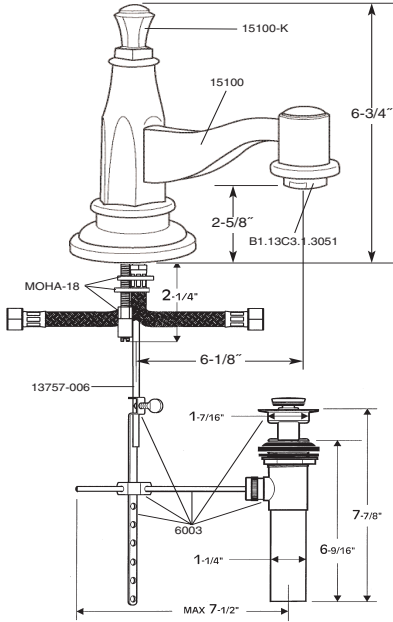

ULA 3500 SERIES

- Solid brass construction
- 1/4-turn ceramic disc valves
- Flexible high grade stainless steel hoses
- Limited lifetime warranty
- Finishes: cp/sn/pn/mb

Telephone: 312-243-0770 • Fax: 312-243-1661 • Toll-Free: 888-301-8787 • www.micodesigns.com