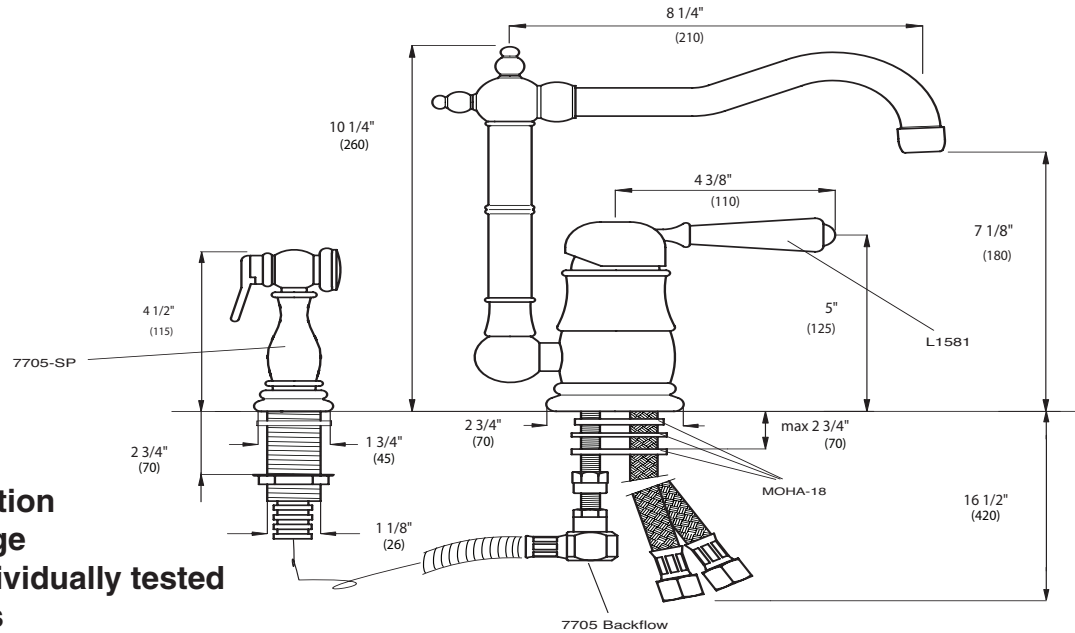

SIMONE 7763 SERIES

- Solid brass construction
- Ceramic disc cartridge
- Made in Italy and individually tested
- Stainless steel hoses
- Insulated side spray
- Limited lifetime warranty
- Finishes: cp/sn/pn/mb