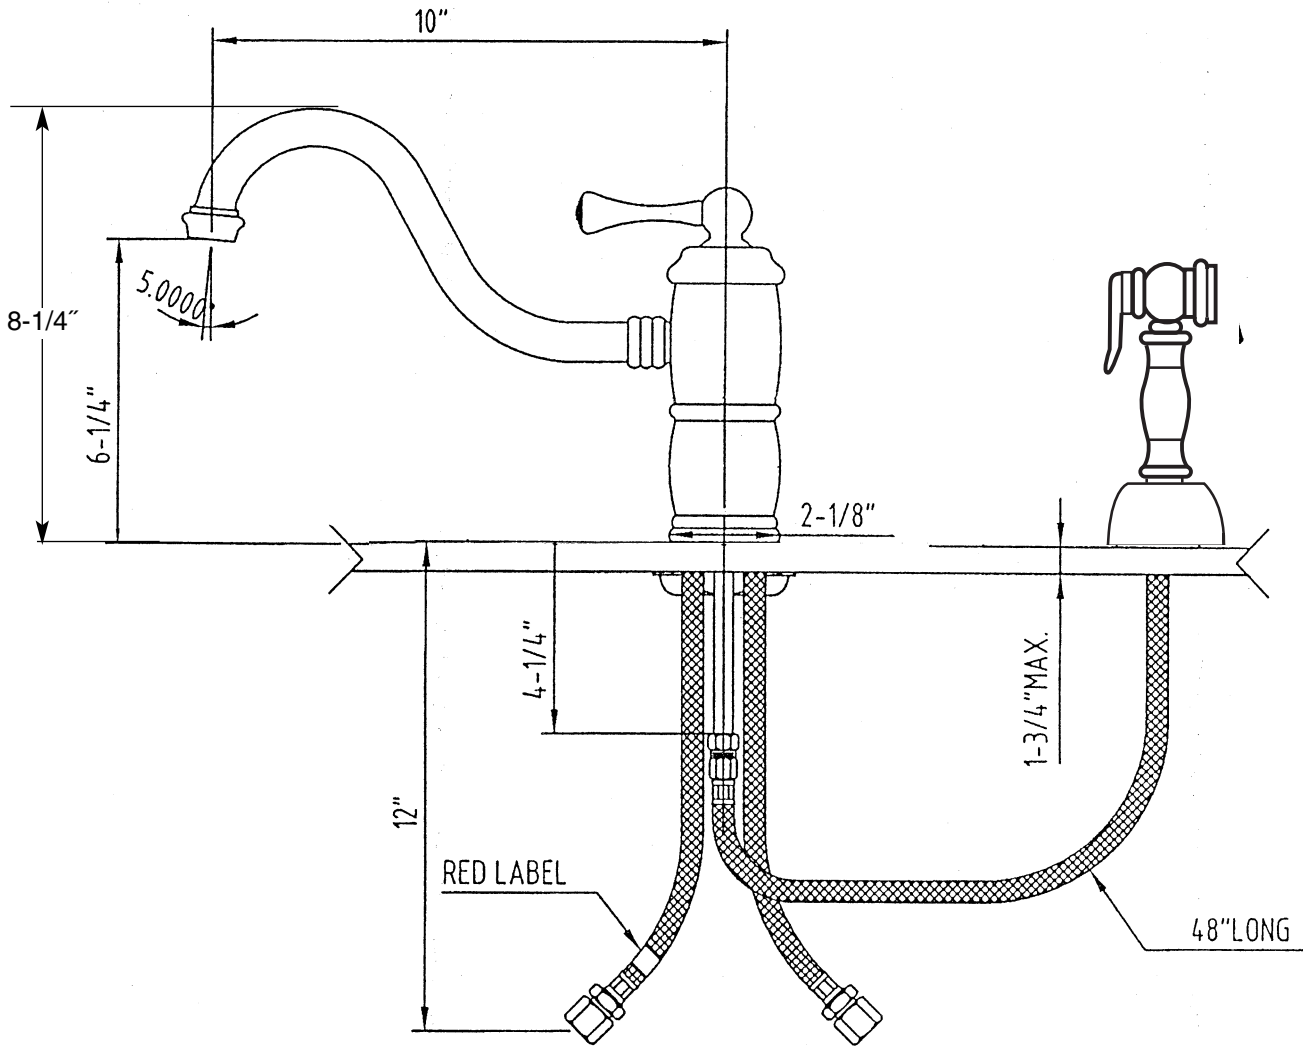

PROJECT _____
 ARCHITECT _____
 BUILDER _____
 CONTRACTOR _____
 QUANTITY _____

Faucet Drill Size — 1-3/8"
Spray Drill Size — 1-1/8"

___ Polished Chrome ___ (PVD) Satin Nickel ___ (PVD) Polished Brass ___ (PVD) Polished Nickel
 ___ San Marco Bronze ___ Antique Copper