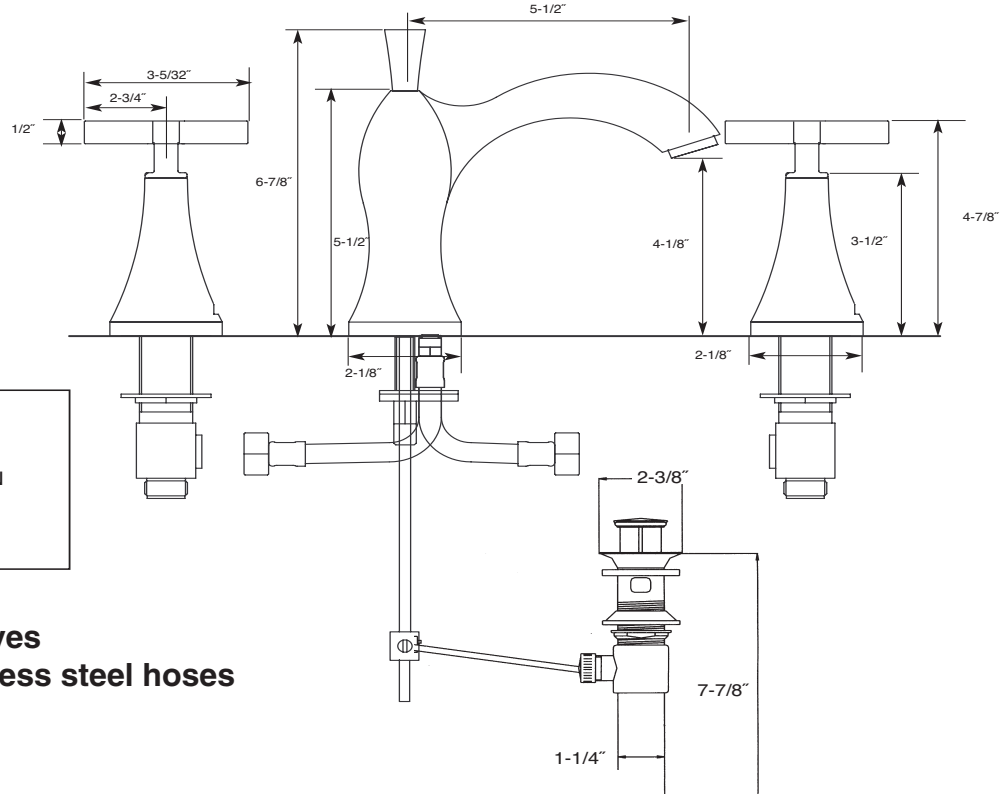

# ROMANTIC 1500 SERIES

- Solid brass construction
- 1/4-turn ceramic disc valves
- Flexible high grade stainless steel hoses
- Limited lifetime warranty
- Finishes: cp/sn/pn/mb

Telephone: 312-243-0770 • Fax: 312-243-1661 • Toll-Free: 888-301-8787 • [www.micodesigns.com](http://www.micodesigns.com)