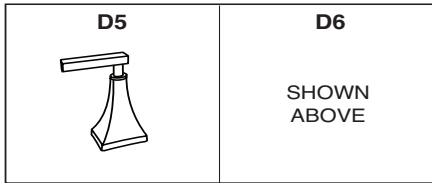

# ROMANTIC 1500 SERIES

- Solid brass construction
- 1/4-turn ceramic disc valves
- Flexible high grade stainless steel hoses
- Limited lifetime warranty
- Finishes: cp/sn/pn/mb

Telephone: 312-243-0770 • Fax: 312-243-1661 • Toll-Free: 888-301-8787 • [www.micodesigns.com](http://www.micodesigns.com)