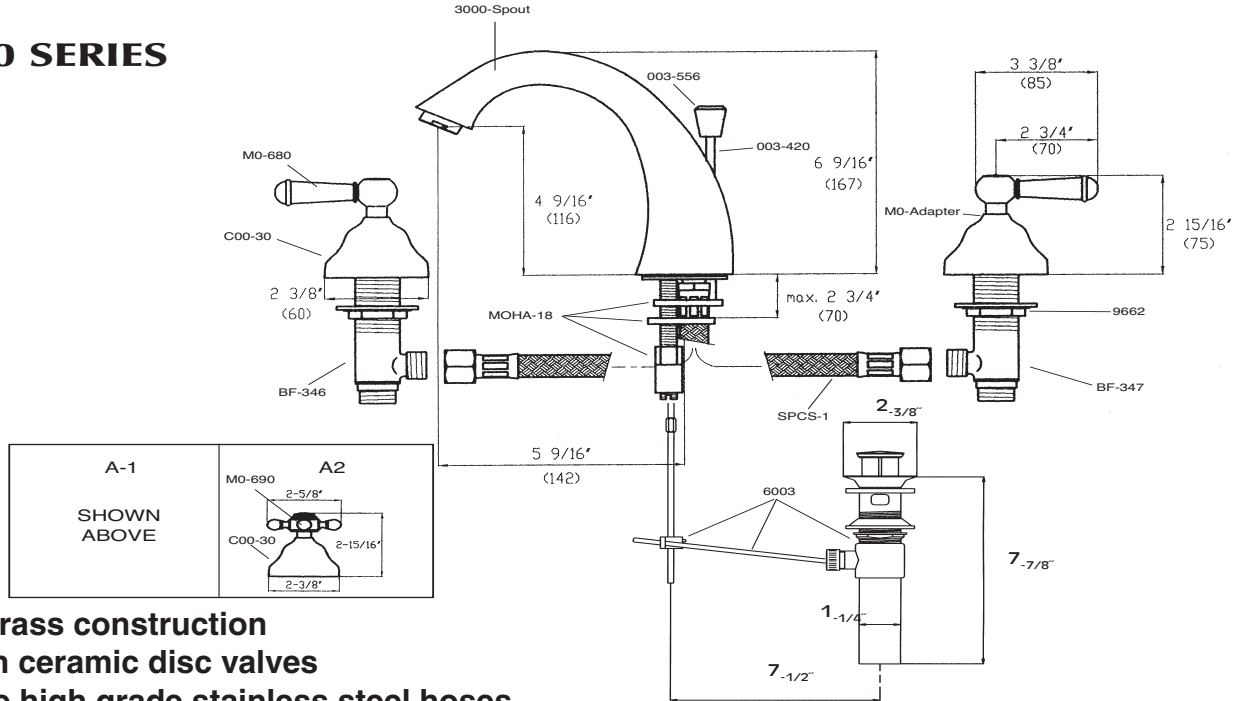

GIA 3000 SERIES

- Solid brass construction
- 1/4-turn ceramic disc valves
- Flexible high grade stainless steel hoses
- Limited lifetime warranty
- Finishes: cp/orb/sn/pn/mb

Telephone: 312-243-0770 • Fax: 312-243-1661 • Toll-Free: 888-301-8787 • www.micodesigns.com