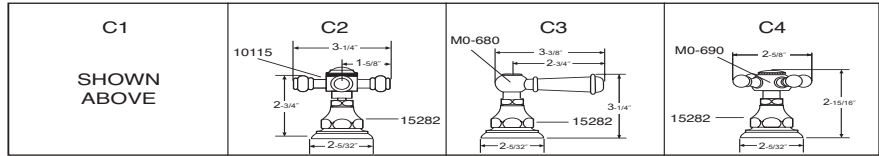

ESTATE 1900 SERIES

- Solid brass construction
- 1/4-turn ceramic disc valves
- Flexible high grade stainless steel hoses
- Limited lifetime warranty
- Finishes: cp/pvd/sn/pn/mb

Telephone: 312-243-0770 • Fax: 312-243-1661 • Toll-Free: 888-301-8787 • www.micodesigns.com