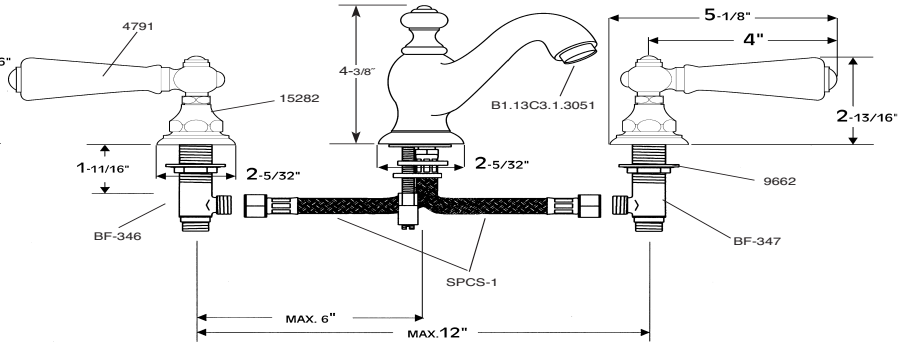

ESTATE 1900 SERIES

- Solid brass construction
- 1/4-turn ceramic disc valves
- Flexible high grade stainless steel hoses
- Limited lifetime warranty
- Finishes: cp/pvd/sn/pn/mb

Telephone: 312-243-0770 • Fax: 312-243-1661 • Toll-Free: 888-301-8787 • www.micodesigns.com