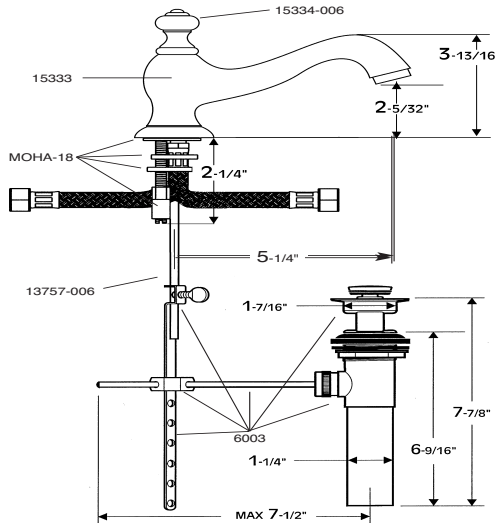

ESTATE 1900 SERIES

- Solid brass construction
- 1/4-turn ceramic disc valves
- Flexible high grade stainless steel hoses
- Limited lifetime warranty
- Finishes: cp/pvd/sn/pn/mb

Telephone: 312-243-0770 • Fax: 312-243-1661 • Toll-Free: 888-301-8787 • www.micodesigns.com