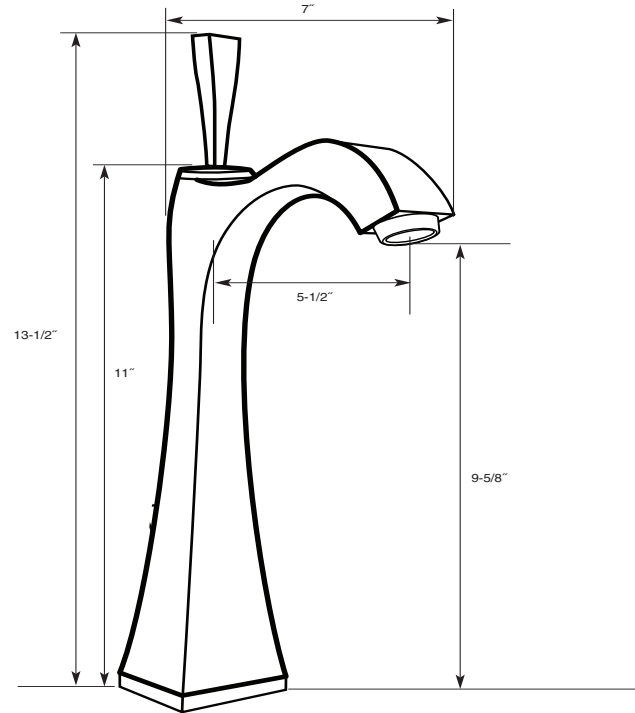

ROMANTIC 1506 SERIES

- Solid brass construction
- Ceramic disc cartridge
- Flexible high grade stainless steel hoses
- Limited lifetime warranty
- Finishes: cp/sn/pn/mb

Telephone: 312-243-0770 • Fax: 312-243-1661 • Toll-Free: 888-301-8787 • www.micodesigns.com