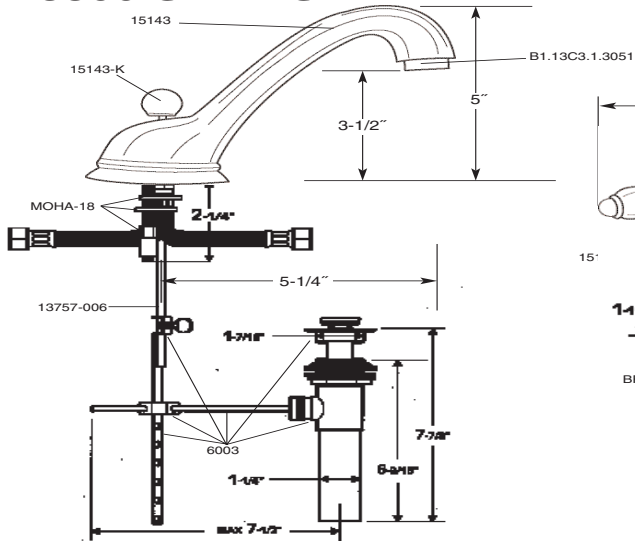

DIOR 3300 SERIES

- Solid brass construction
- 1/4-turn ceramic disc valves
- Flexible high grade stainless steel hoses
- Limited lifetime warranty
- Finishes: cp/sn/pn/mb

Telephone: 312-243-0770 • Fax: 312-243-1661 • Toll-Free: 888-301-8787 • www.micodesigns.com