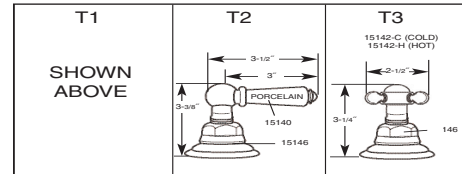

DIOR 3300 SERIES

- Solid brass construction
- 1/4-turn ceramic disc valves
- Flexible high grade stainless steel hoses
- Limited lifetime warranty
- Finishes: cp/sn/pn/mb

Telephone: 312-243-0770 • Fax: 312-243-1661 • Toll-Free: 888-301-8787 • www.micodesigns.com