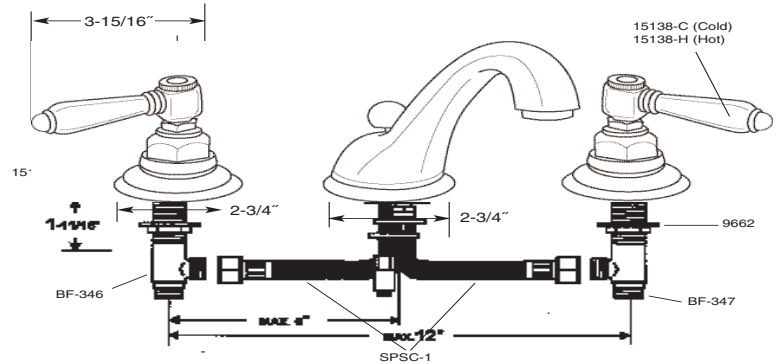

DIOR 3300 SERIES

- Solid brass construction
- 1/4-turn ceramic disc valves
- Flexible high grade stainless steel hoses
- Limited lifetime warranty
- Finishes: cp/sn/pn/mb

Telephone: 312-243-0770 • Fax: 312-243-1661 • Toll-Free: 888-301-8787 • www.micodesigns.com