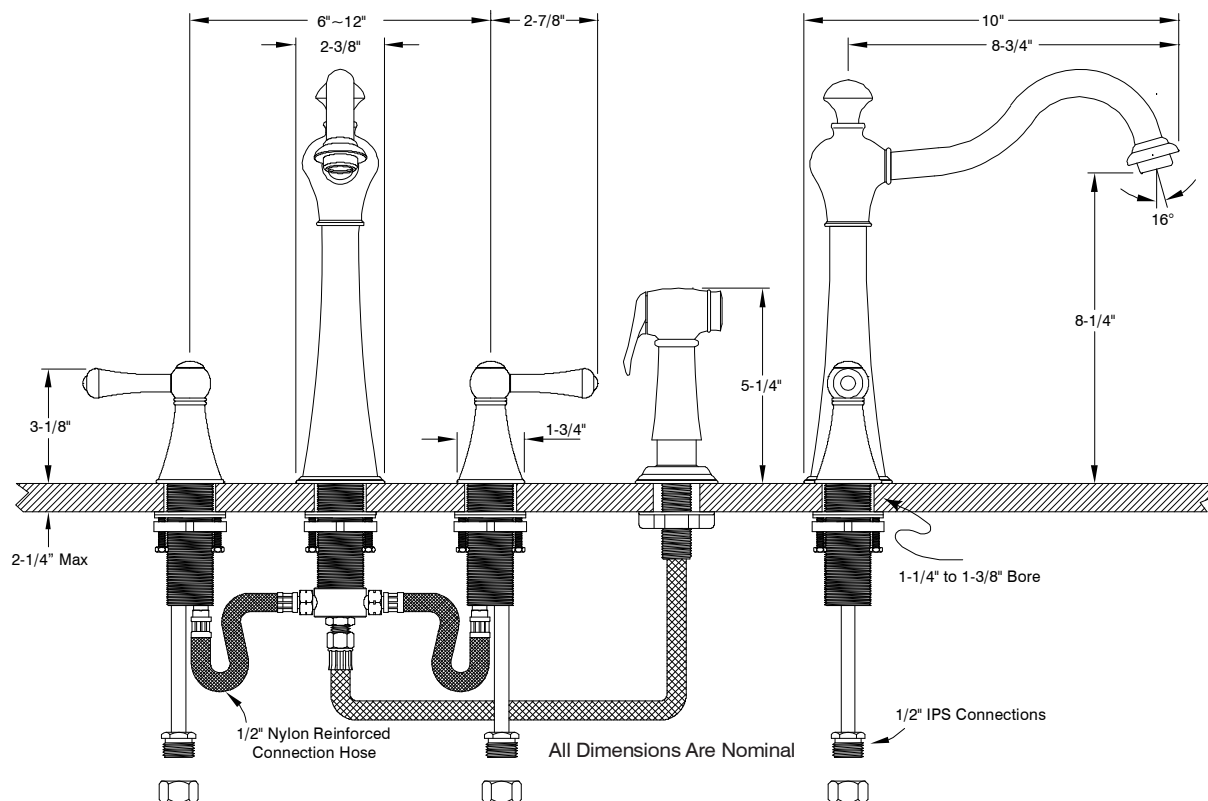

## Description

- Twin lever handle antique style hi-rise widespread kitchen faucet
- Trouble-free ceramic cartridge
- Four hole sink mounting up to 12" on center
- Oil rubbed bronze finish
- All brass construction
- Includes color matched antique style sprayer with 48" reinforced hose

## Model 120029

Twin Lever Handle Widespread Kitchen Faucet  
Oil Rubbed Bronze Finish  
Up To 12" Widespread  
1/2" IPS Connection

For additional information contact Premier Faucet at 866-745-4010 or visit our website at [www.premierfaucet.com](http://www.premierfaucet.com)